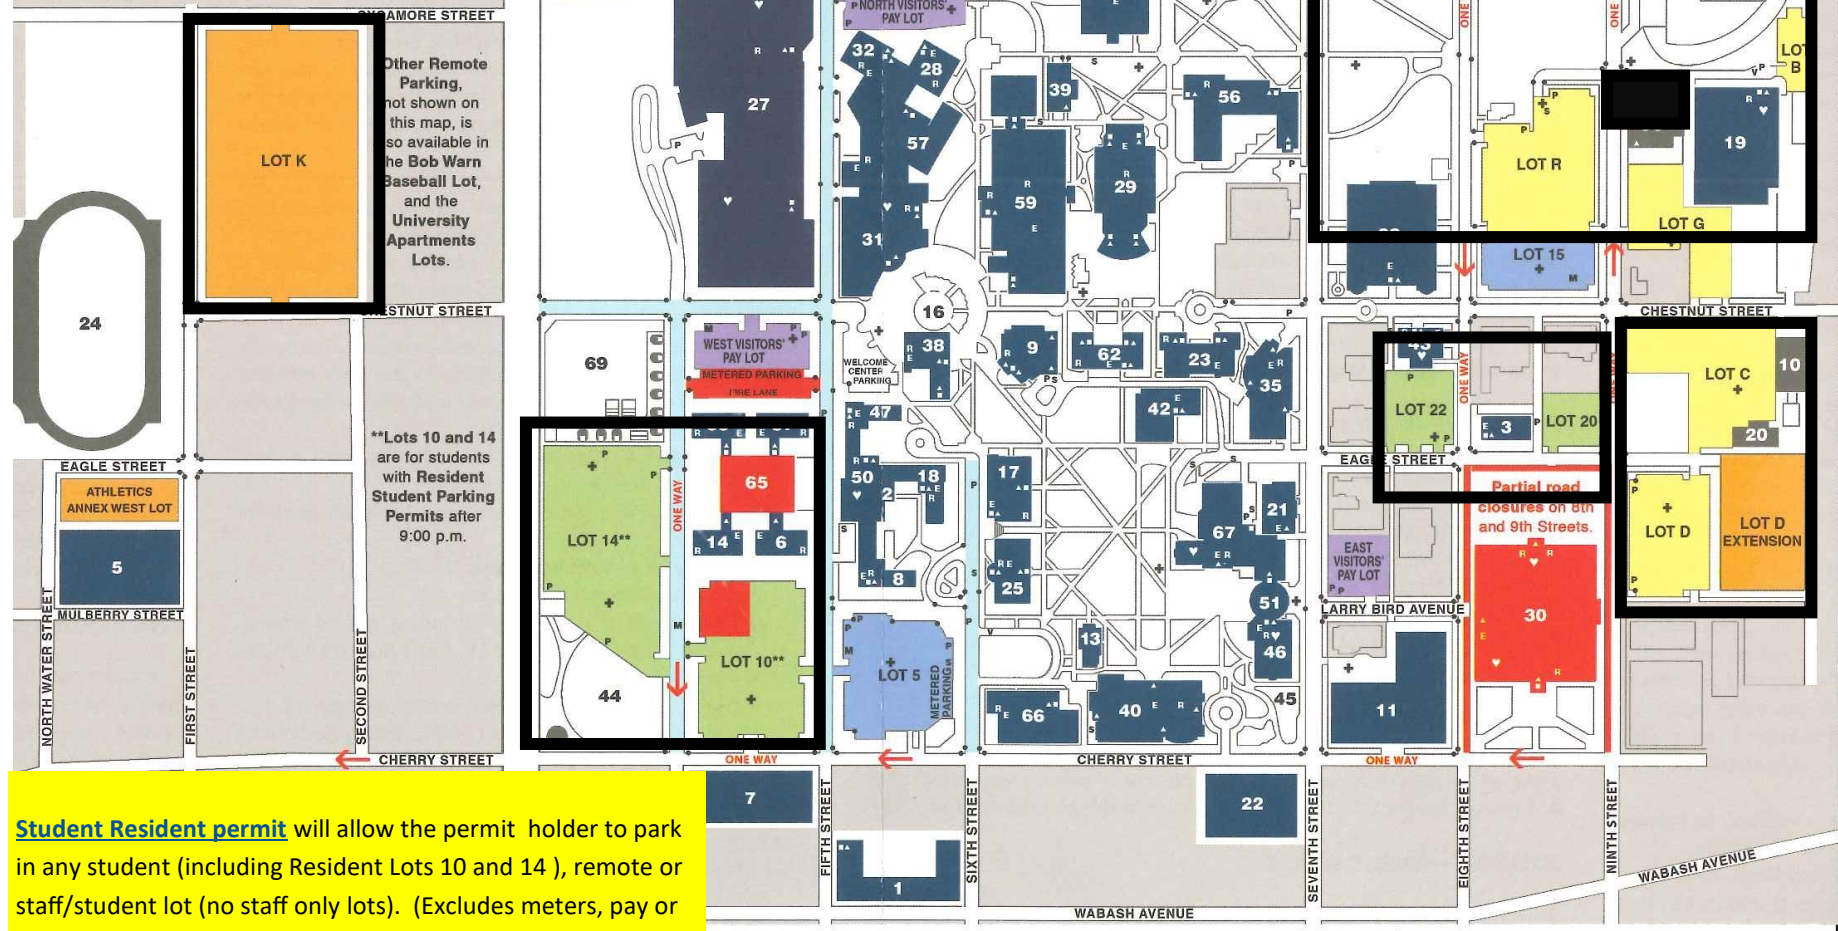

- Legend**
- Remote Parking: Lots I, K, Q, D Extension, Athletics Annex West, Bob Warn Field*, University Apartments* (*see note below)
 - Staff/Student Parking: Lots A, B, C, D, F, G, H, J, M, R
 - Student Parking: Lots 10**, 14**, 20, 22, 24 (**see note below)
 - Faculty/Staff Parking: Lots 1, 5, 13, 15, 21, 23
 - Visitors' Pay Lots
 - University Owned Streets
 - Construction

Other Remote Parking, not shown on this map, is also available in the Bob Warn Baseball Lot, and the University Apartments Lots.

**Lots 10 and 14 are for students with Resident Student Parking Permits after 9:00 p.m.

Student Resident permit will allow the permit holder to park in any student (including Resident Lots 10 and 14), remote or staff/student lot (no staff only lots). (Excludes meters, pay or specialty lots/spaces; i.e Psychology Lot)