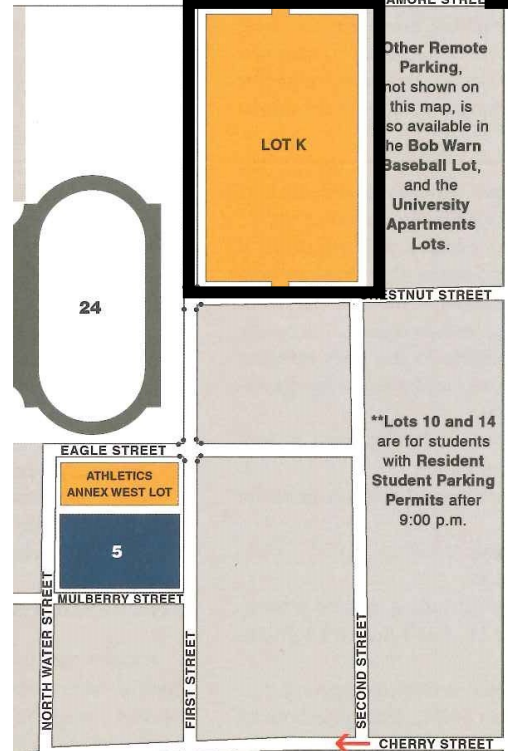

- Remote Parking: Lots I, K, Q, D Extension, Athletics Annex West, Bob Warn Field*, University Apartments* (*see note below)
- Staff/Student Parking: Lots A, B, C, D, F, G, H, J, M, R
- Student Parking: Lots 10**, 14**, 20, 22, 24 (**see note below)
- Faculty/Staff Parking: Lots 1, 5, 13, 15, 21, 23
- Visitors' Pay Lots
- University Owned Streets
- Construction

LEGEND

Other Remote Parking, not shown on this map, is also available in the Bob Warn Baseball Lot, and the University Apartments Lots.

**Lots 10 and 14 are for students with Resident Student Parking Permits after 9:00 p.m.