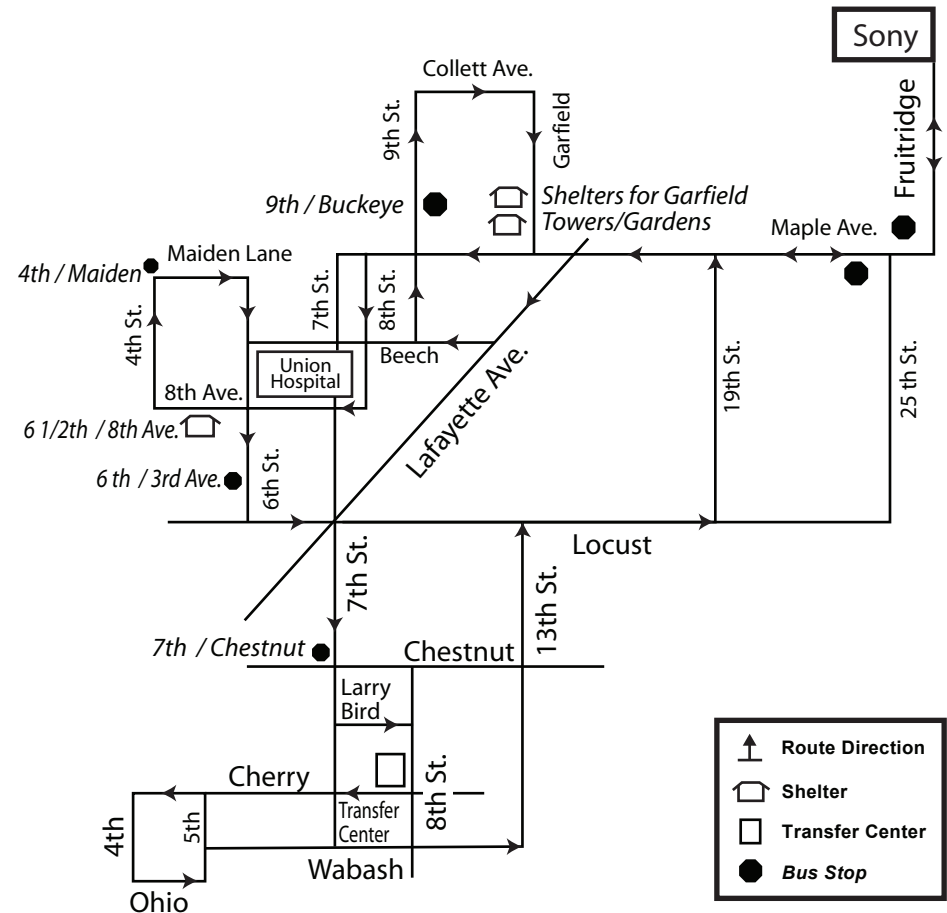

North 19th / 12 Points

Ride this bus if you are going to...

13th & Locust

City Hall

Sony

Garfield Gardens/Towers

TURN BY TURN ROUTE

Leave Transfer Center at 45 minutes past the hour.
 Travel west on Cherry to City Hall.
 Turn left onto Ohio to 5th St.
 Turn left on 5th St. to Wabash.
 Turn right on Wabash to 13th St.
 Turn left on 13th St. to Locust.
 Turn right on Locust to 19th St.
 Turn left on 19th St. to Maple.
 Turn right on Maple to Fruitridge .
 Turn left onto Fruitridge to CBS.
 Leave CBS and turn right on Fruitridge.
 Turn right on Maple to Lafayette.
 Turn left on Lafayette to Beech.
 Turn right on Beech to 9th St.
 Turn right on 9th St. to Collett.
 Turn right on Collett to Garfield.
 Turn right on Garfield to Maple.
 Turn right on Maple to 8th St.
 Turn left on 8th St. to 8th Ave.
 Turn right on 8th Ave. to 4th St.
 Turn right on 4th St. to Maiden Lane.
 Turn right on Maiden Lane to 6th St.
 Turn right on 6th St. to Locust.
 Turn left on Locust to 7th St.
 Turn right on 7th St. to Larry Bird Ave.
 Turn right on 8th St. to Transfer Center.

On Request

*Industrial Park
 Steelton Road*

*Hamilton Center (1st St.)
 Social Security Office
 Royal Oaks*

* ALL MAPS ARE REPRESENTATIONS OF ROUTES AND ARE NOT OF ACTUAL SCALE.

Transfer Center	19th & Locust	Sony	25th & Maple	Garfield Towers	Union Hospital	Transfer Center
5:45	5:55	6:05	6:10	6:20	6:25	6:35
6:45	6:55	7:05	7:10	7:20	7:25	7:35
7:45	7:55	8:05	8:10	8:20	8:25	8:35
8:45	8:55	9:05	9:10	9:20	9:25	9:35
9:45	9:55	10:05	10:10	10:20	10:25	10:35
10:45	10:55	11:05	11:10	11:20	11:25	11:35
11:45	11:55	12:05	12:10	12:20	12:25	12:35
12:45	12:55	1:05	1:10	1:20	1:25	1:35
1:45	1:55	2:05	2:10	2:20	2:25	2:35
2:45	2:55	3:05	3:10	3:20	3:25	3:35
3:45	3:55	4:05	4:10	4:20	4:25	4:35
4:45	4:55	5:05	5:10	5:20	5:25	5:35