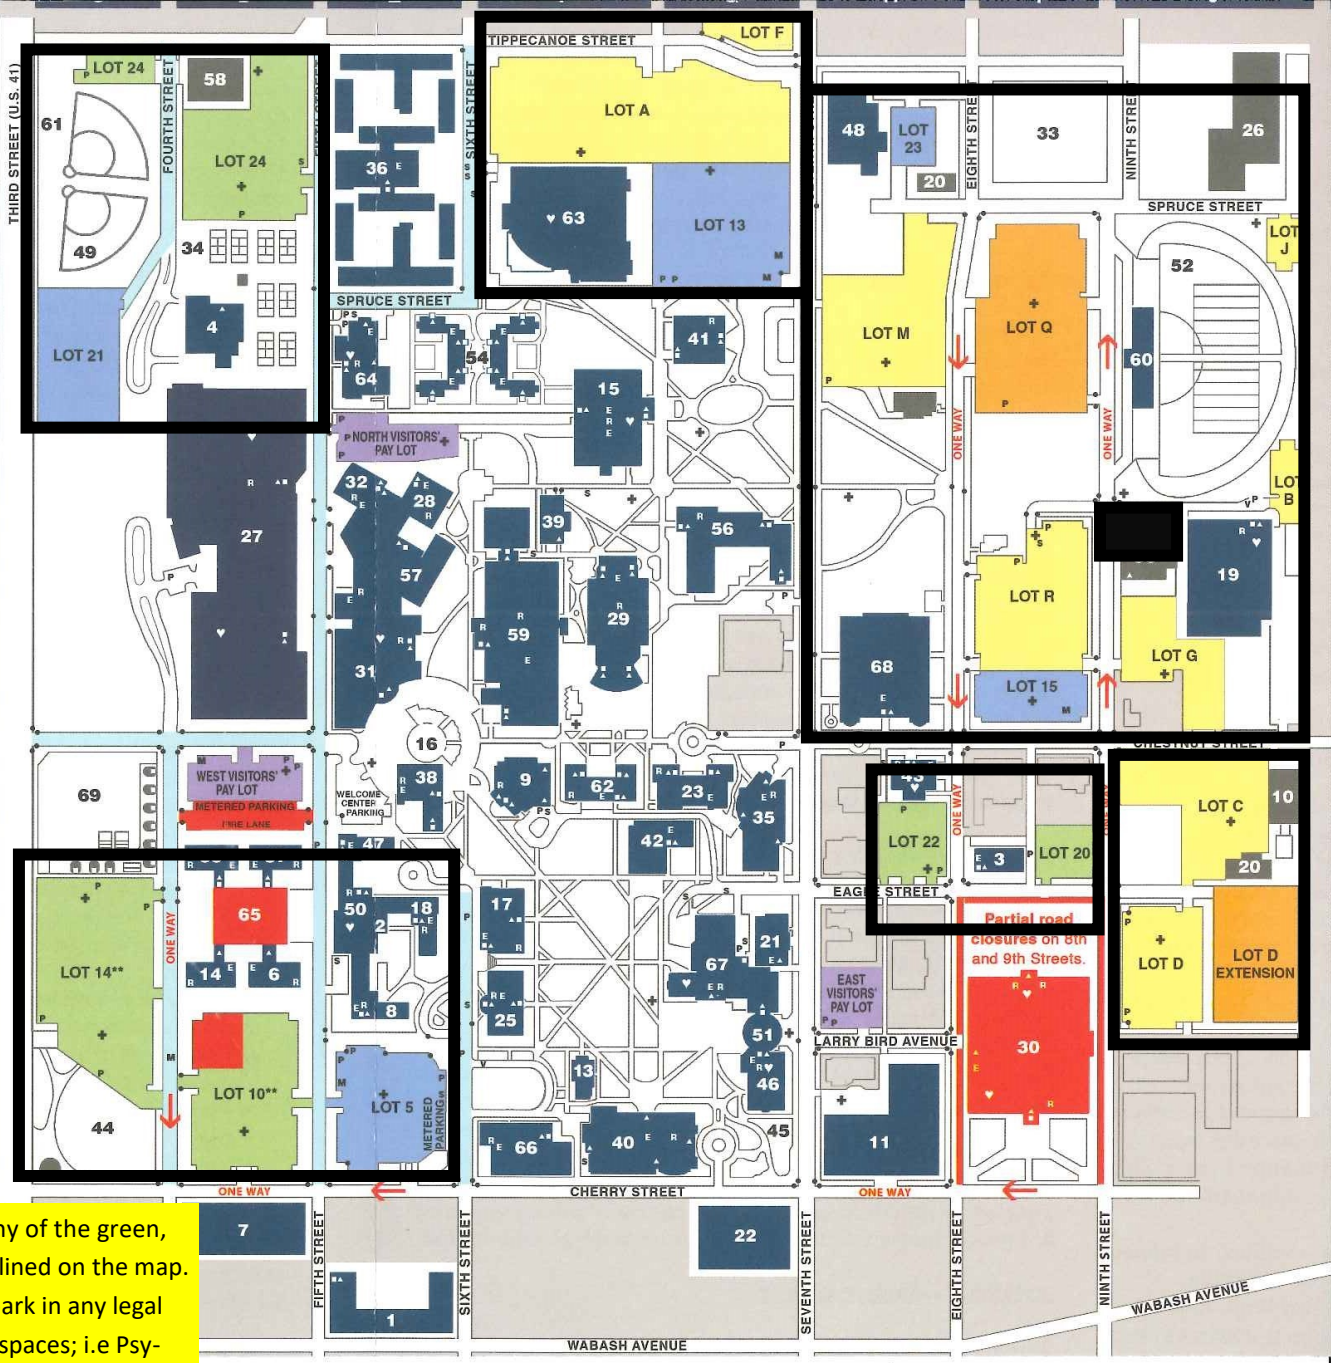

- Legend**
- Remote Parking: Lots I, K, Q, D Extension, Athletics Annex West, Bob Warn Field*, University Apartments* (*see note below)
 - Staff/Student Parking: Lots A, B, C, D, F, G, H, J, M, R
 - Student Parking: Lots 10**, 14**, 20, 22, 24 (**see note below)
 - Faculty/Staff Parking: Lots 1, 5, 13, 15, 21, 23
 - Visitors' Pay Lots
 - University Owned Streets
 - Construction

LEGEND

Other Remote Parking, not shown on this map, is also available in the Bob Warn Baseball Lot, and the University Apartments Lots.

**Lots 10 and 14 are for students with Resident Student Parking Permits after 9:00 p.m.

ISU Handicap Permits allow you to park in any of the green, blue, yellow or orange lots on campus as outlined on the map. If a handicap space is not available you may park in any legal space (Excludes meters, pay or specialty lots/spaces; i.e Psychology Lot) . See Rules and Regs, Article III for details.

Partial road closures on 6th and 9th Streets.