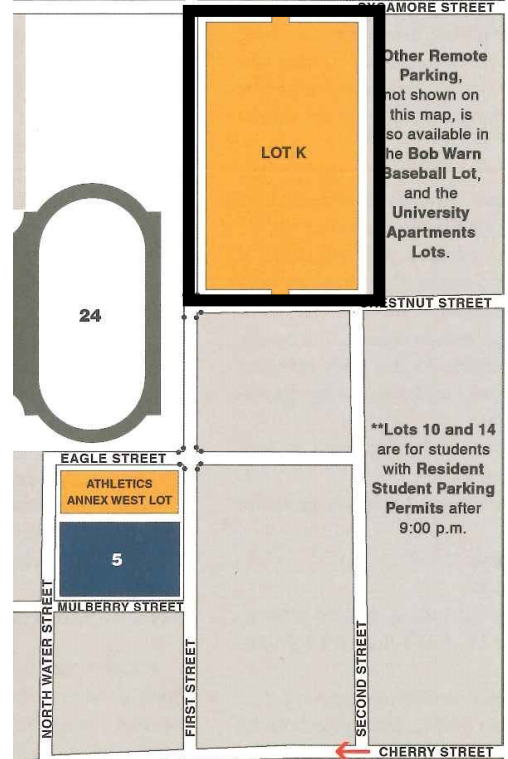

- Legend**
- Remote Parking: Lots I, K, Q, D Extension, Athletics Annex West, Bob Warn Field*, University Apartments* (*see note below)
 - Staff/Student Parking: Lots A, B, C, D, F, G, H, J, M, R
 - Student Parking: Lots 10**, 14**, 20, 22, 24 (**see note below)
 - Faculty/Staff Parking: Lots 1, 5, 13, 15, 21, 23
 - Visitors' Pay Lots
 - University Owned Streets
 - Construction

LEGEND

Other Remote Parking, not shown on this map, is also available in the Bob Warn Baseball Lot, and the University Apartments Lots.

**Lots 10 and 14 are for students with Resident Student Parking Permits after 9:00 p.m.

ISU Handicap Permits allow you to park in any of the green, blue, yellow or orange lots on campus as outlined on the map. If a handicap space is not available you may park in any legal space (Excludes meters, pay or specialty lots/spaces; i.e Psychology Lot) . See Rules and Regs, Article III for details.