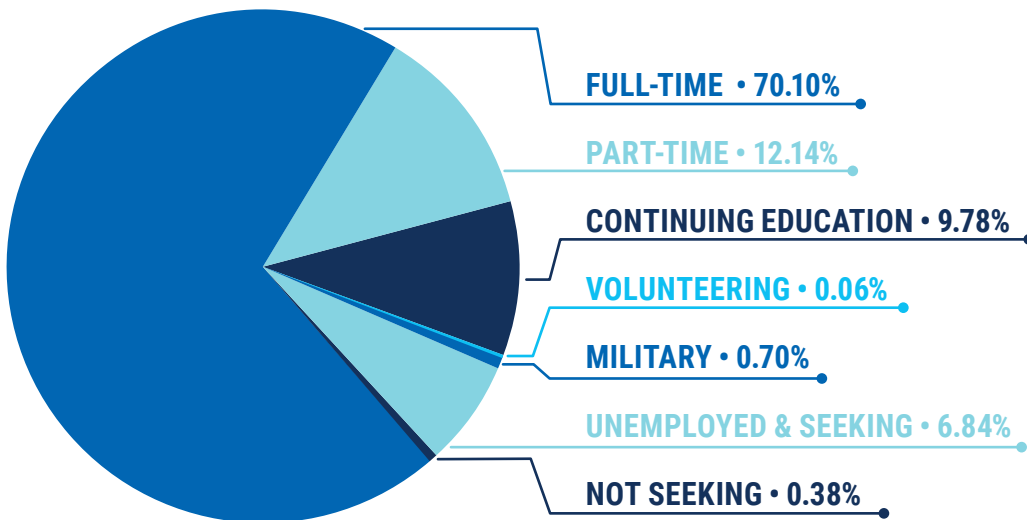

FIRST DESTINATION SURVEY

CLASS OF 2023

EXECUTIVE SUMMARY: The First Destination Report provides data on the post-graduation career outcomes and experiences of recent graduates. The report includes information about undergraduate and graduate students who graduated from Indiana State University in August 2022, December 2022, and May 2023.

The response rate for the class of 2023 is 71.2%

✓ **93%** **PLACEMENT RATE**

$62,144

AVERAGE STARTING SALARY

64%

STAY IN INDIANA

TOP EMPLOYERS

Union Health

IU Health

Warsaw
Community
Schools

INDIANA STATE
CAREER CENTER

IndianaState.edu/Career-Center | 812-237-5000

INDIANA STATE
UNIVERSITY