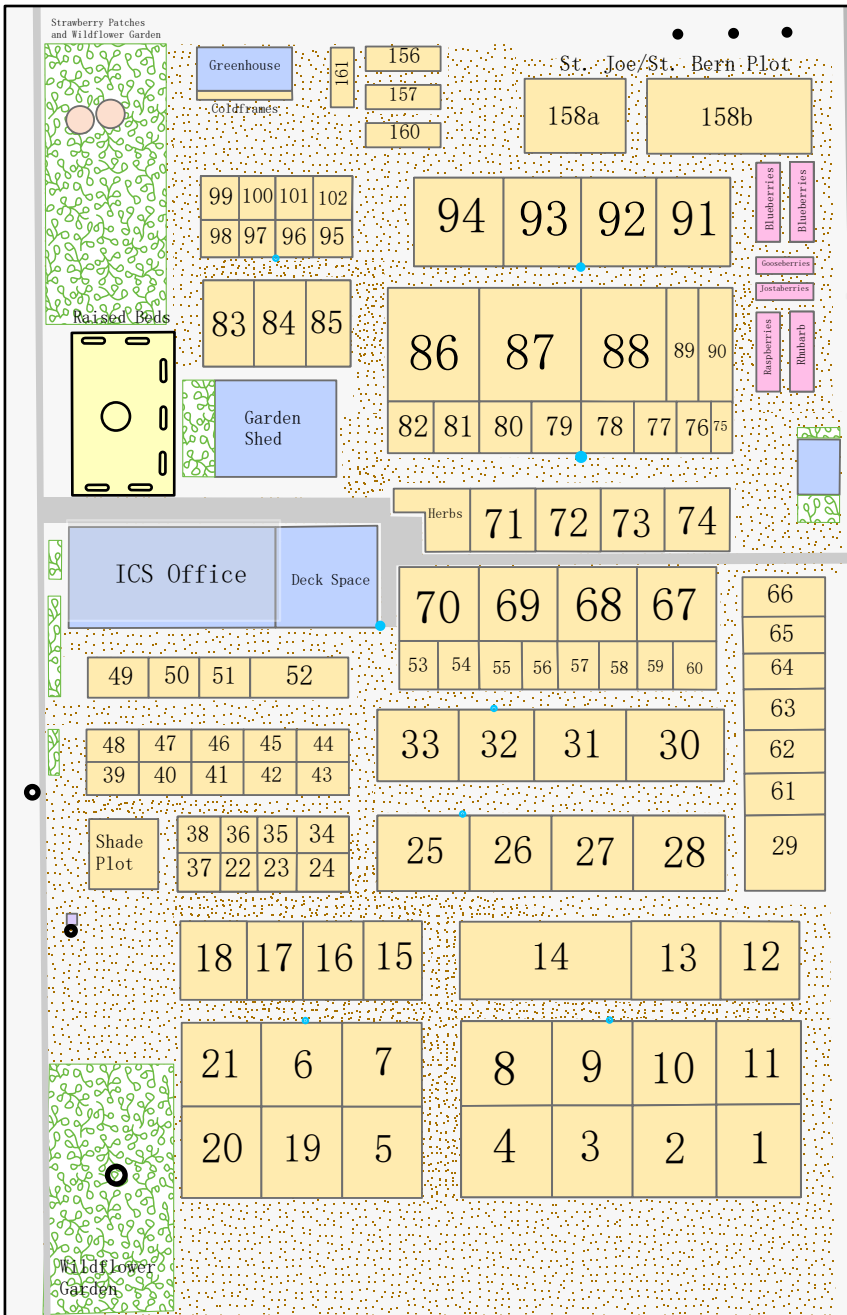

INDIANA STATE UNIVERSITY COMMUNITY GARDEN AND FOOD FOREST

- Tree
- Water Spigot
- Flower Garden
- Table