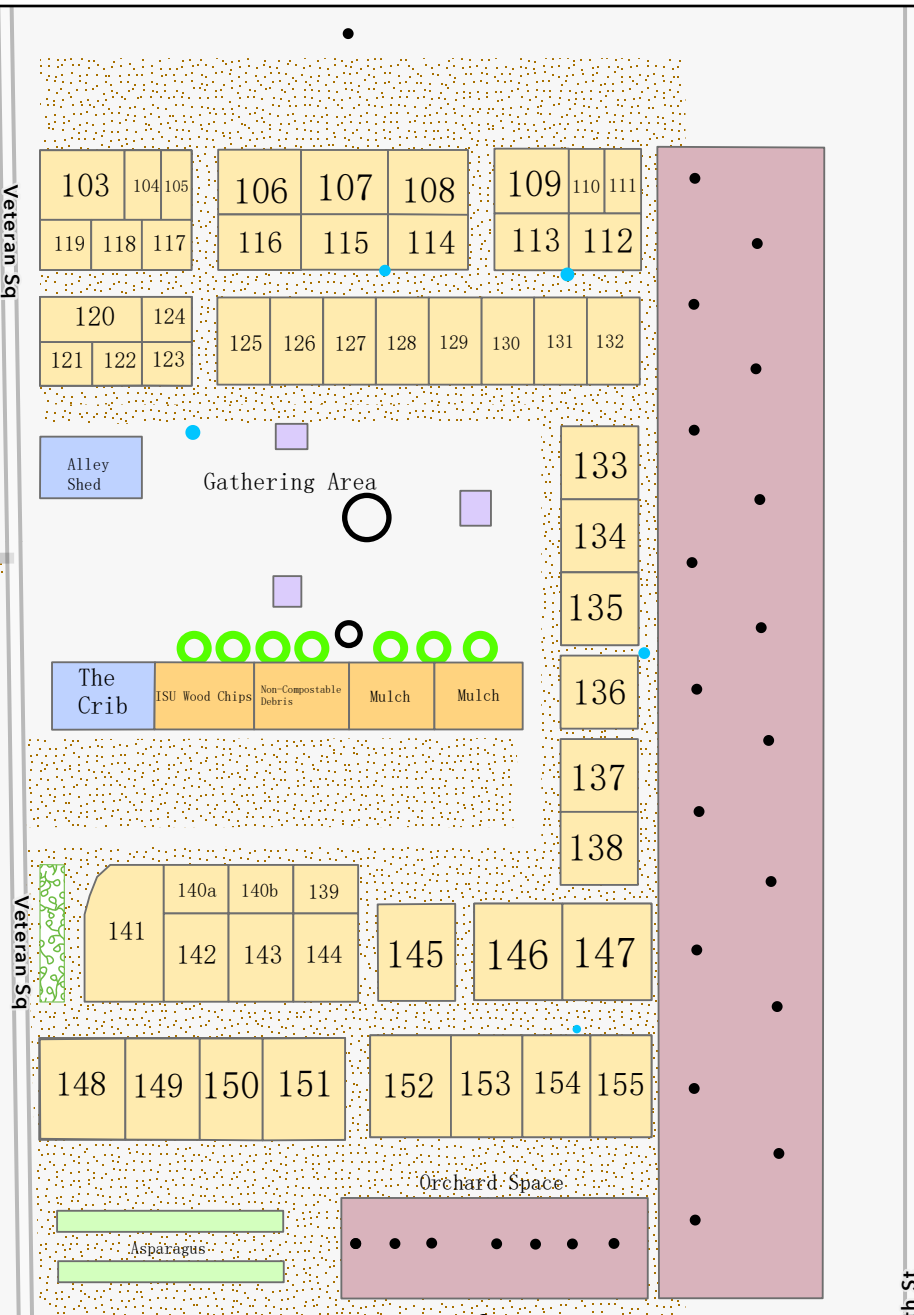

INDIANA STATE UNIVERSITY COMMUNITY GARDEN AND FOOD FOREST

- Tree
- Water Spigot
- Flower Garden
- Table