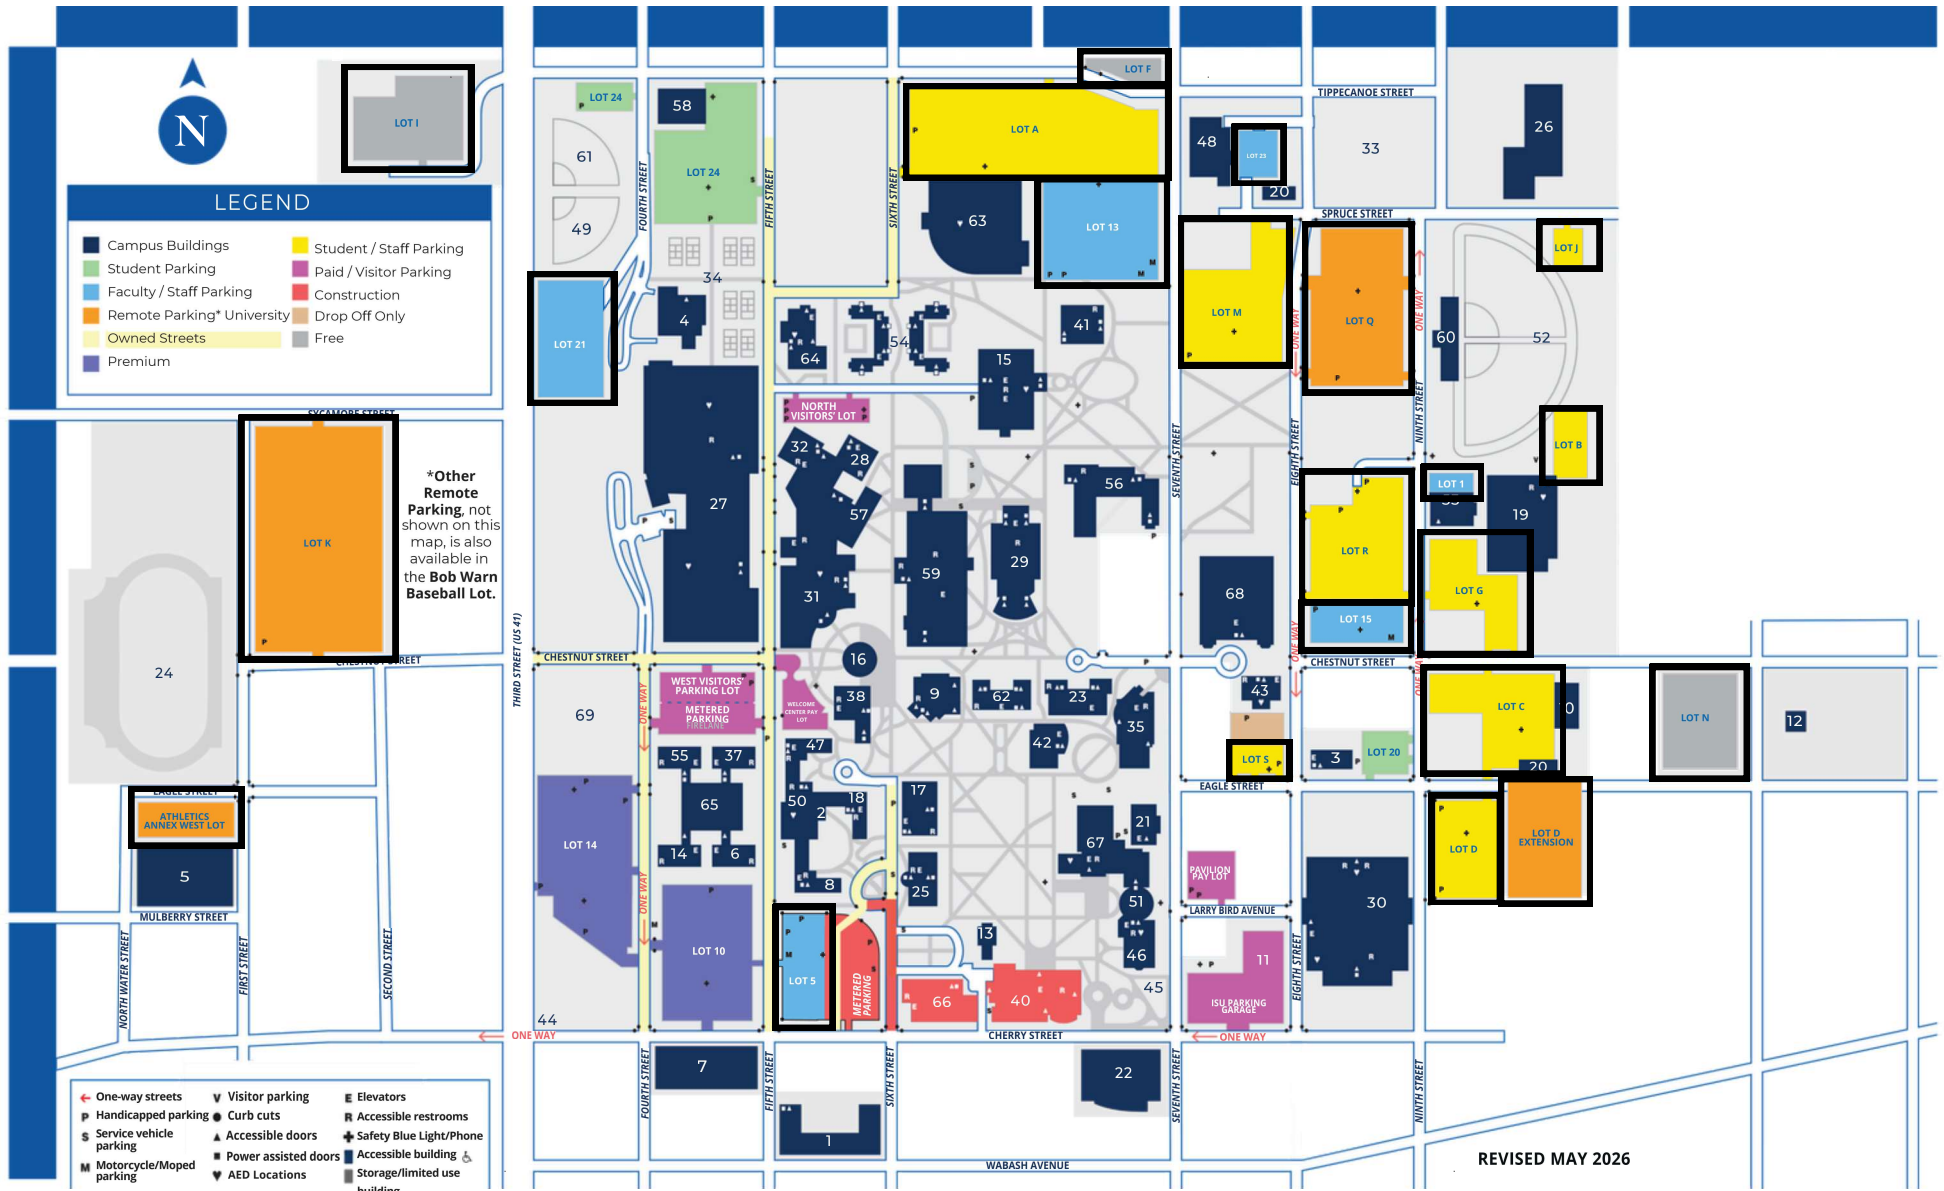

INDIANA STATE UNIVERSITY MAIN CAMPUS

Faculty/Staff Parking Permit allows the user to park in any Staff Lots, Remote Lots, Free Lots, or Student/staff Lots (**NO STUDENT ONLY LOTS**) on the Indiana State campus (excludes metered, pay, or specialty lots/spaces; i.e., Psychology Lot).