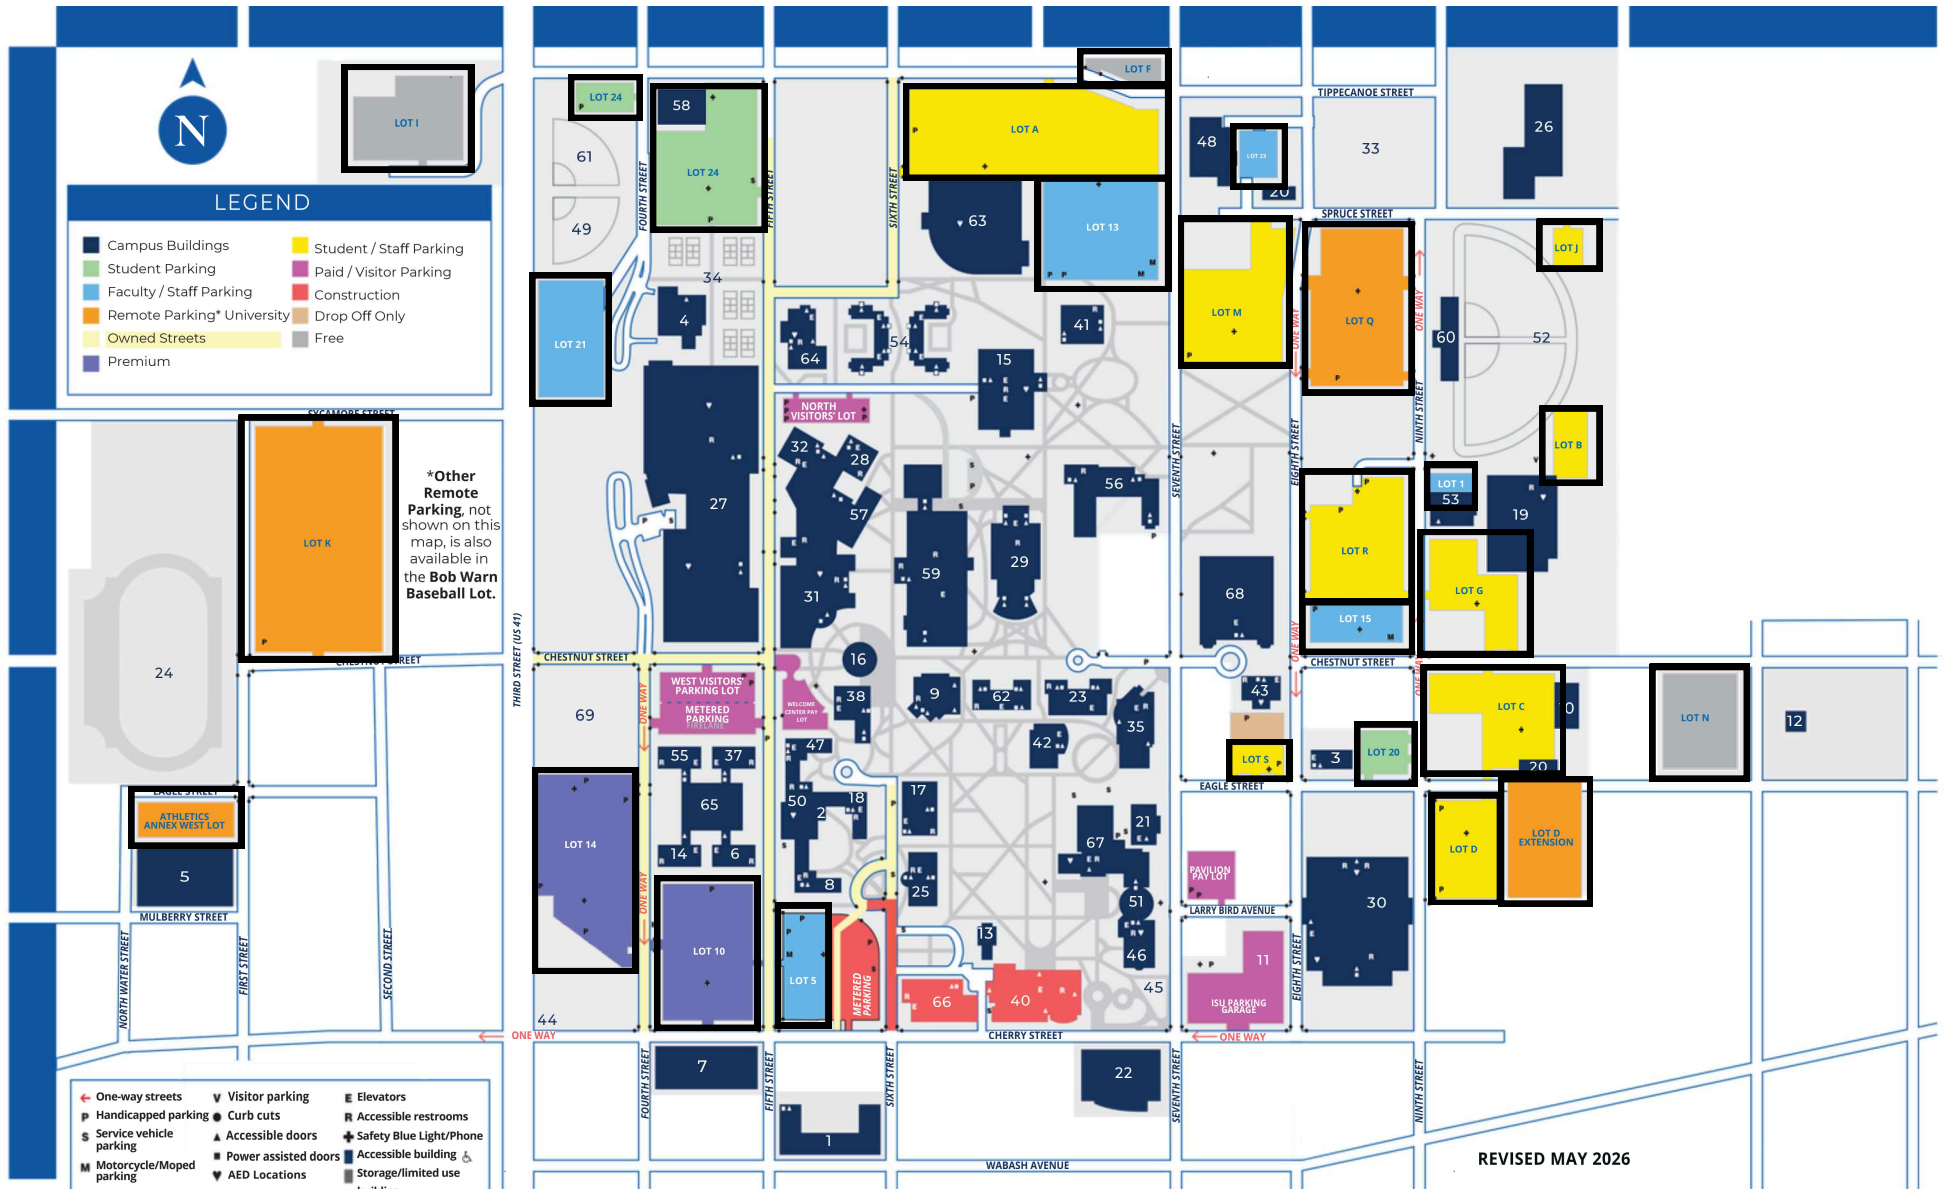

INDIANA STATE UNIVERSITY MAIN CAMPUS

ISU Handicap Parking Permit allows the user to park in any Student Lots, Remote Lots, Free Lots, Student/staff Lots, or Staff Lots on the Indiana State campus (excludes metered, pay, or specialty lots/spaces; i.e., Psychology Lot). If a handicap space is not available, you may park in any legal space.

*** All ISU handicap parking spaces (excluding metered, pay, or specialty lots/spaces) require an ISU Handicap Permit ***