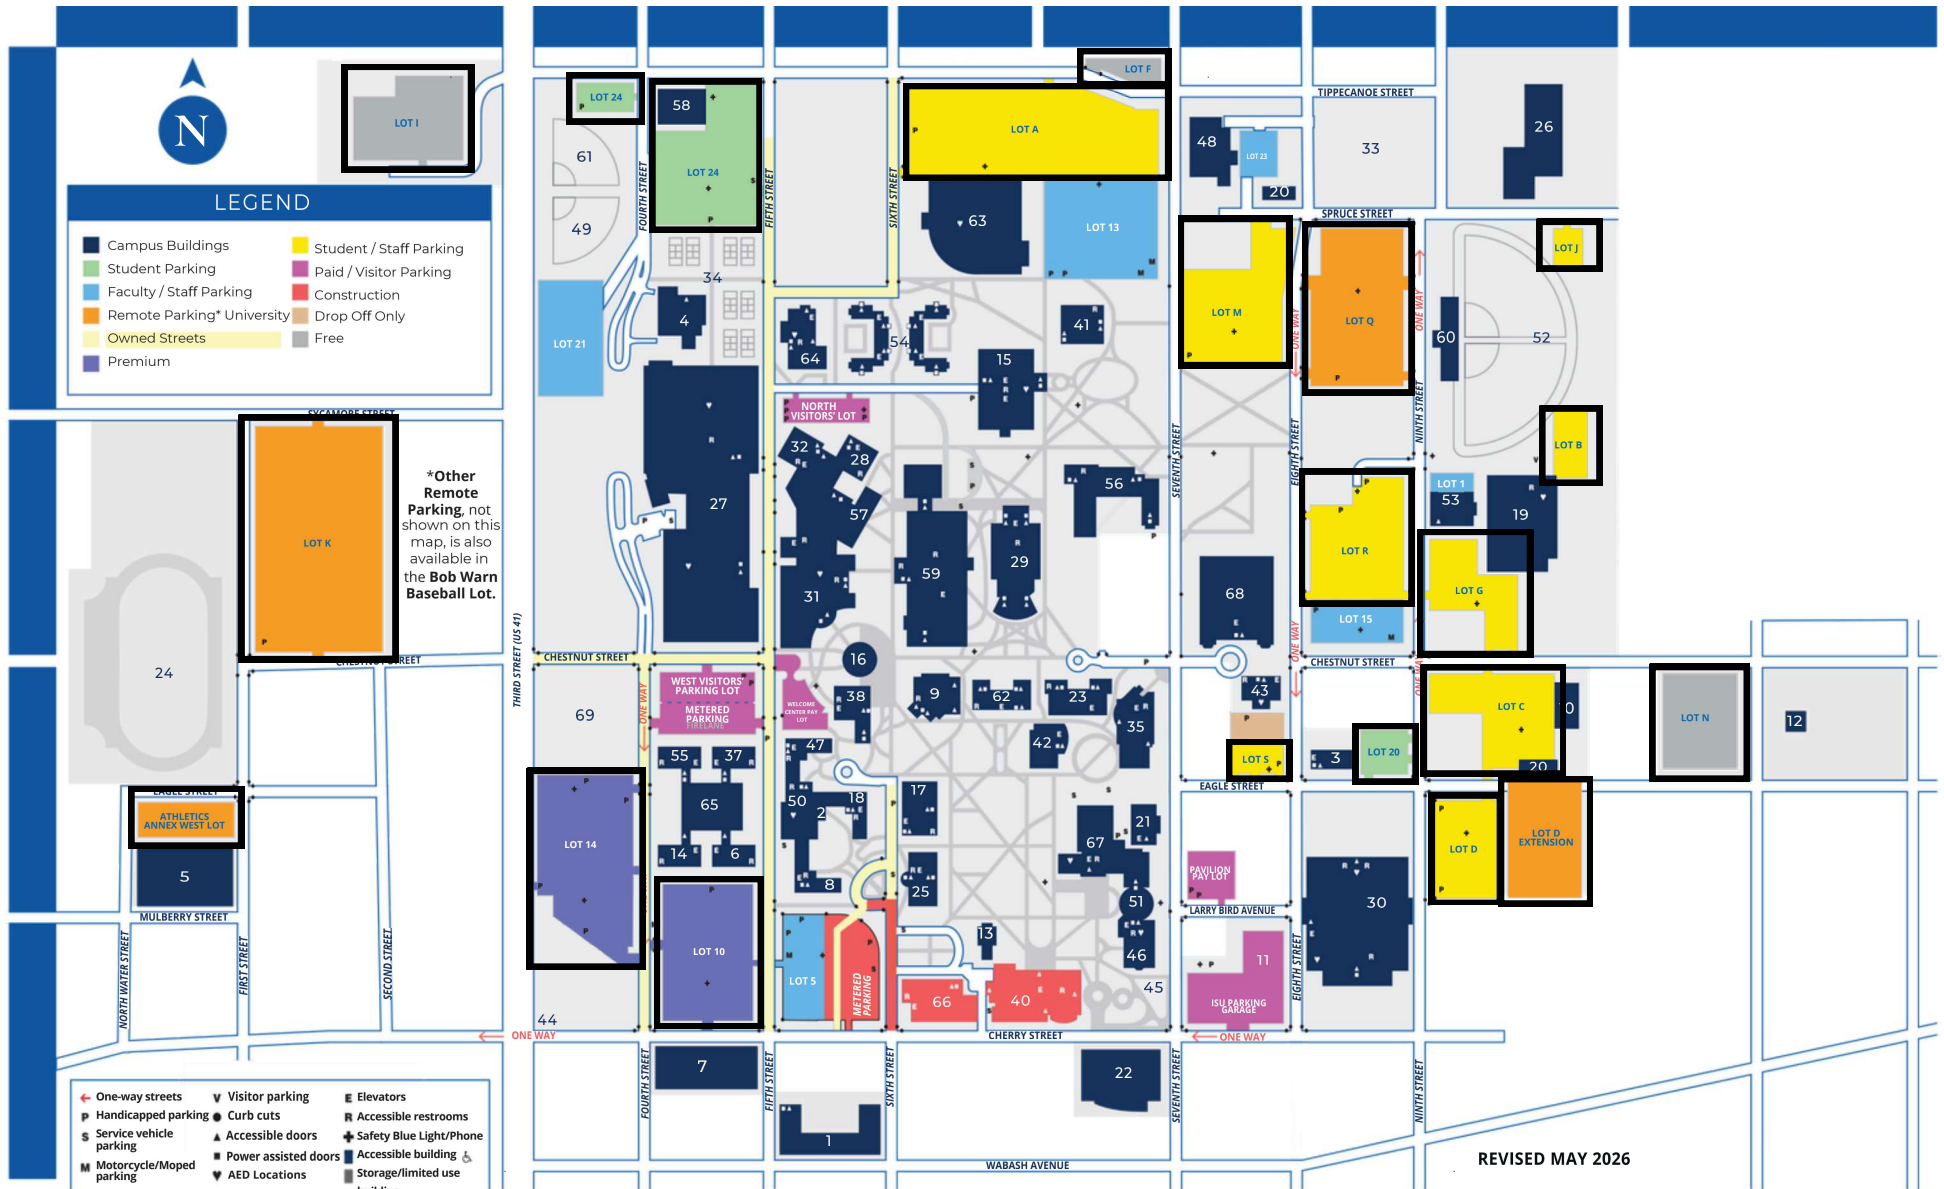

INDIANA STATE UNIVERSITY MAIN CAMPUS

Student Premium Parking Permit allows the user to park in any Student Lots, including Student Premium Lots (Lots 10 and 14), Remote Lots, Free Lots, or Student/staff Lots (NO STAFF ONLY LOTS) on the Indiana State campus (excludes metered, pay, or specialty lots/spaces; i.e., Psychology Lot). ***Only Student Premium Parking permits are allowed in lots designated as "Premium Student Parking" (Lots 10 and 14). Upper-class students have the first opportunity to purchase PREMIUM Student Parking Permits. Premium permit sales may be opened up to Freshmen if supply allows.**