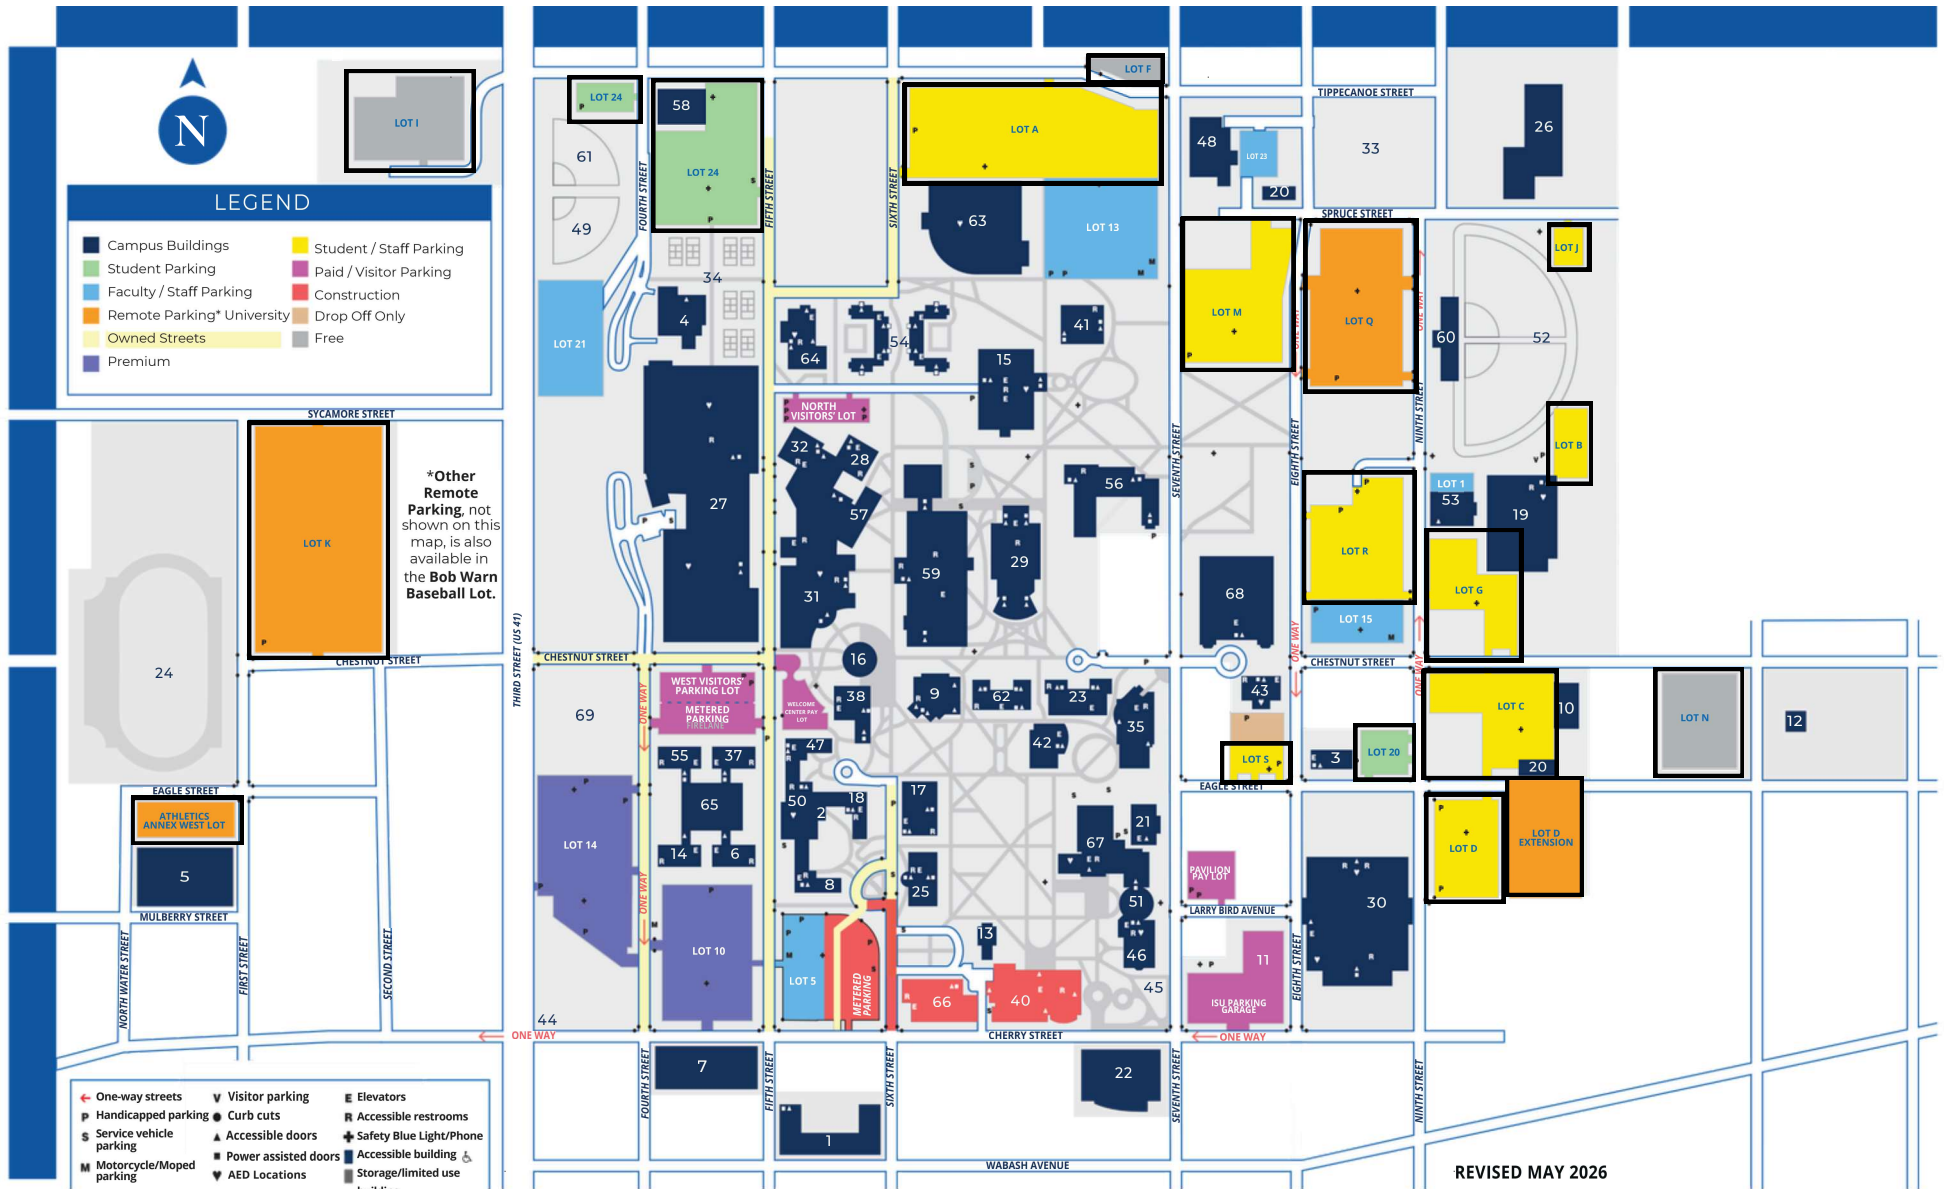

INDIANA STATE UNIVERSITY MAIN CAMPUS

Student Garage Upper Parking Permits allows the user to park in the ISU Parking Garage (750 Cherry Street) on the **upper 2 floors (Levels 4 and 5)**, any Student Lot, Remote Lots, Free Lots, or Student/Staff Lots (NO STAFF ONLY LOTS) on the Indiana State Campus (excludes metered, pay, or special lots/spaces; i.e., Psychology Lot). **Student Garage Upper Permits are NOT ALLOWED** in lots designated as “Student Premium Parking” (Lots 10 and 14).