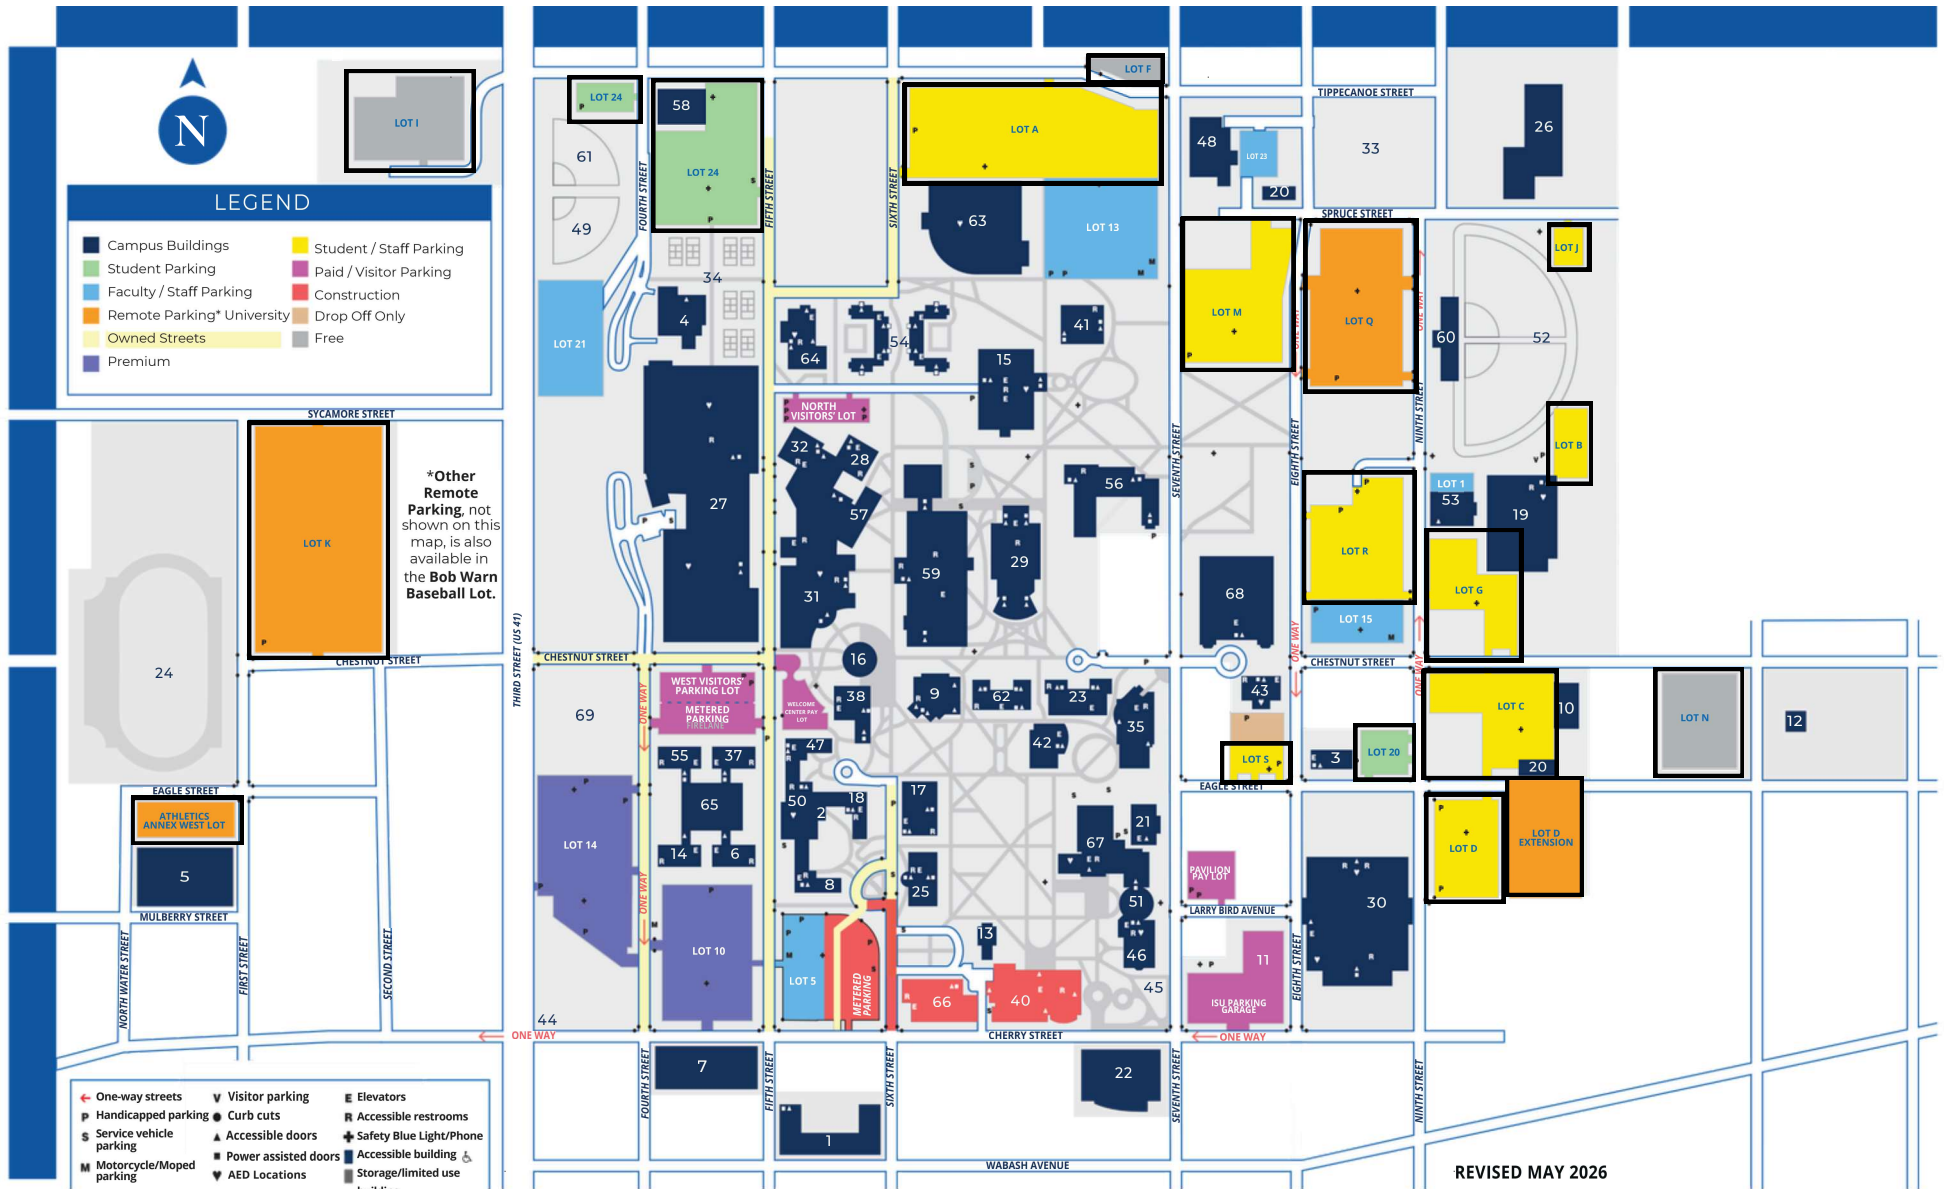

INDIANA STATE UNIVERSITY MAIN CAMPUS

Student Garage Parking Permit allows the user to park in the ISU Parking Garage (750 Cherry Street) on the **upper 2 floors (Levels 4 and 5)**, any Student Lot, Remote Lots, Free Lots, or Student/Staff Lots (NO STAFF ONLY LOTS) on the Indiana State Campus (excludes metered, pay, or special lots/spaces; i.e., Psychology Lot). **Student Garage Upper Permits are NOT ALLOWED** in lots designated as “Student Premium Parking” (Lots 10 and 14).