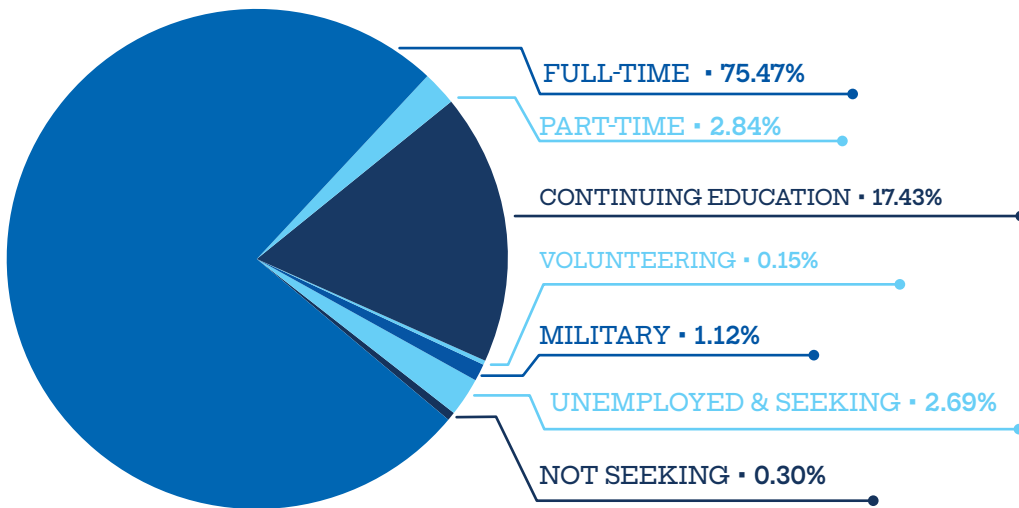

FIRST DESTINATION SURVEY

CLASS OF 2025

EXECUTIVE SUMMARY: The First Destination Report provides data on the post-graduation career outcomes and experiences of recent graduates. The report includes information about undergraduate and graduate students who graduated from Indiana State University in August 2024, December 2024, and May 2025.

The response rate for the class of 2025 is 70.71%

✓ **97%** PLACEMENT RATE

\$71,067

AVERAGE STARTING SALARY

65%
STAY IN INDIANA

TOP EMPLOYERS

IU Health
Union Health
Vigo County School Corporation

TOP STATES