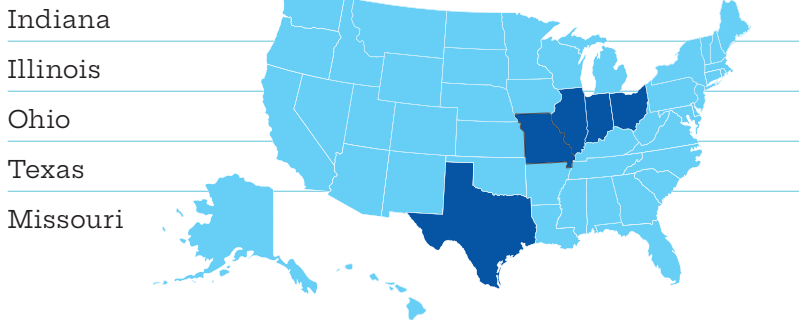

TOP STATES

INDIANA STATE UNIVERSITY
SCOTT COLLEGE OF BUSINESS

97%

Overall Placement Rate

$79,193

Average Full-Time Salary

TOP EMPLOYER

Enterprise

72%

Stay In Indiana