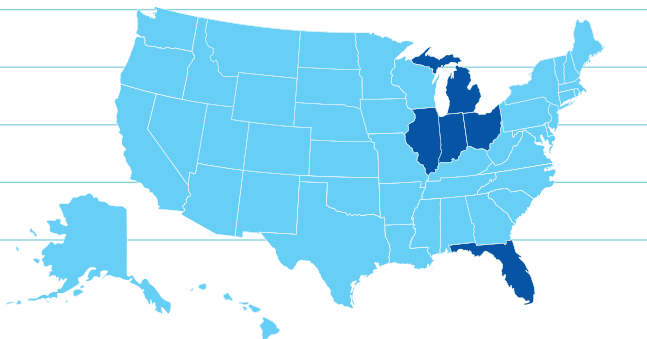

EMPLOYER HIGHLIGHTS

Garmon
International Paper
Jasper Engines and Transmissions
Republic Airways
U.S. Air Force

TOP STATES

Indiana
Illinois
Arizona
Florida
Nevada

A map of the United States is shown with the states of Indiana, Illinois, Arizona, Florida, and Nevada highlighted in a dark blue color. The rest of the map is in a light blue color.

EMPLOYMENT STATUS

Full-Time	76.00%
Part-Time	2.86%
Continuing Education	19.43%
Volunteering	0.00%
Military	0.01%
Unemployed and Seeking	1.14%
Not Seeking	0.00%

SALARY

Average Full-Time Salary	\$71,430
Median Salary	\$60,000

EMPLOYER HIGHLIGHTS

- Evansville Vanderburgh School Corporation
- Indianapolis Public Schools
- Hamilton Center, Inc.
- South Bend Community School Corporation
- Warsaw Community Schools

TOP STATES

- Indiana
- Illinois
- Michigan
- Ohio
- Florida