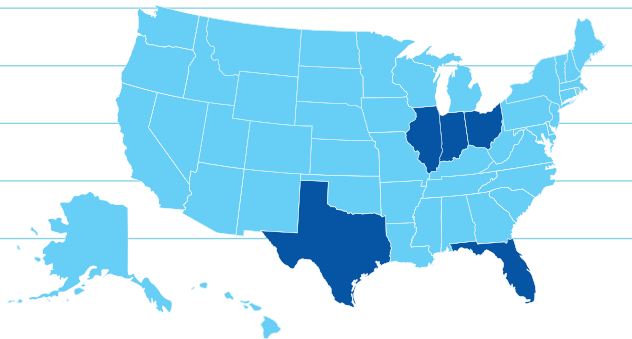

EMPLOYMENT STATUS

Full-Time	59.94%
Part-Time	3.69%
Continuing Education	30.11%
Volunteering	0.57%
Military	1.14%
Unemployed and Seeking	3.98%
Not Seeking	0.57%

SALARY

Average Full-Time Salary	\$55,064
Median Salary	\$49,000

EMPLOYER HIGHLIGHTS

- Hamilton Center, Inc.
- Harsha Behavioral Health
- Indiana State Police
- State Farm
- Union Health

TOP STATES

- Indiana
- Illinois
- Texas
- Ohio
- Florida

INDIANA STATE UNIVERSITY

COLLEGE OF ARTS & SCIENCES