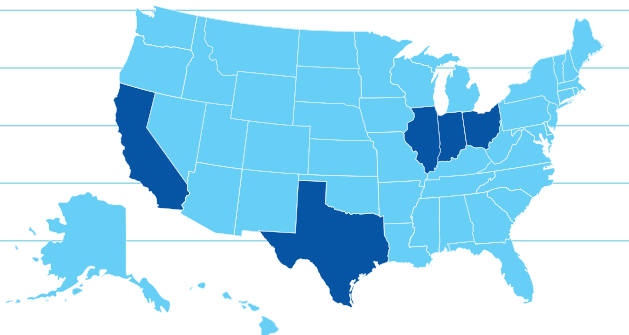

EMPLOYER HIGHLIGHTS

Community Health Network

IU Health

Rose Hulman Institute of Technology

U.S. Air Force

Warsaw Community Schools

TOP STATES

Indiana

Illinois

Texas

California

Ohio

99%

Overall placement rate

\$81,901

Average Full-Time Salary