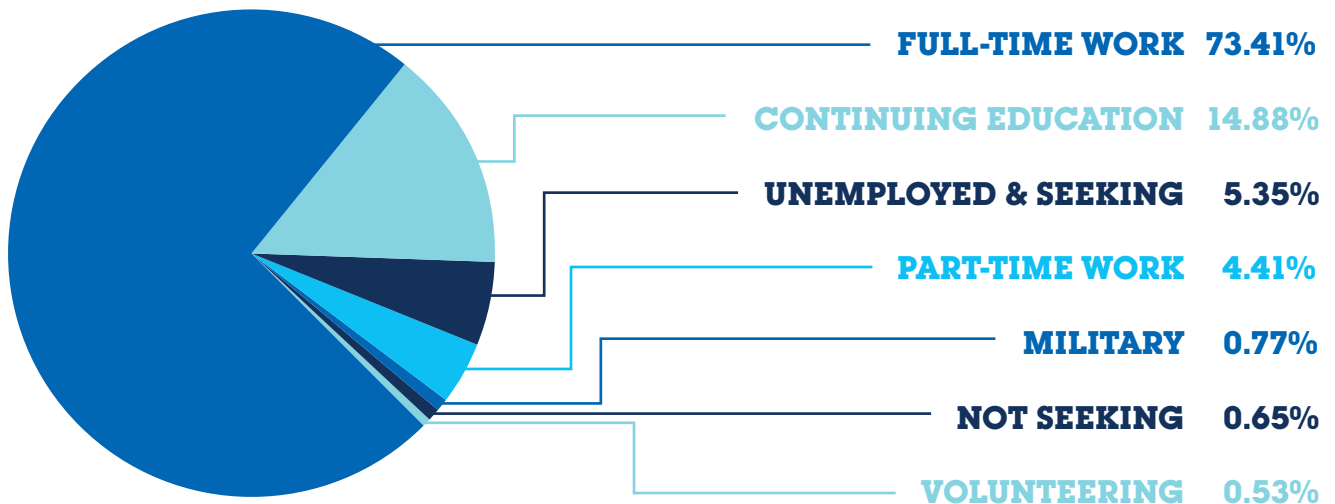

– TOP EMPLOYERS –

UNION HEALTH | INDIANA STATE UNIVERSITY | VIGO COUNTY SCHOOL CORPORATION