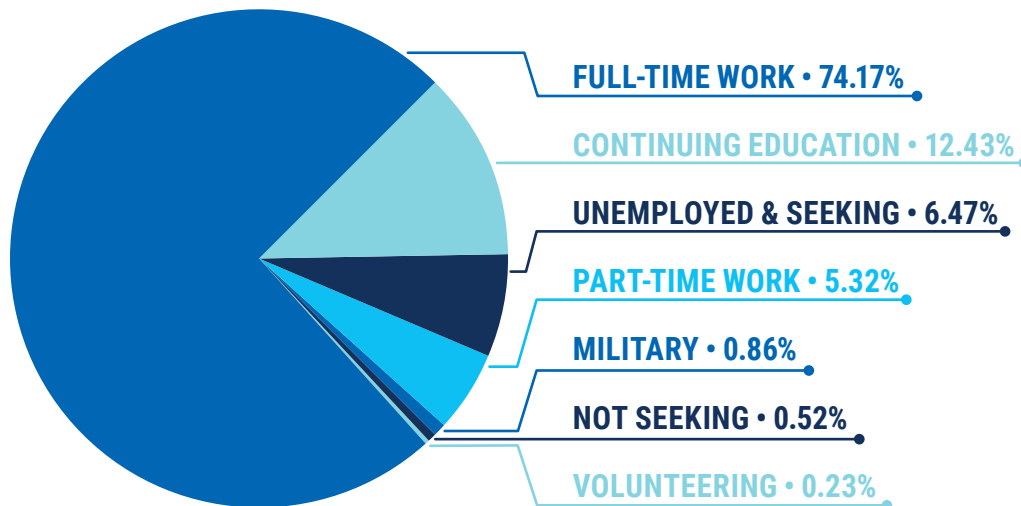

FIRST DESTINATION SURVEY

CLASS OF 2022

EXECUTIVE SUMMARY: The First Destination Report provides data on the post-graduation career outcomes and experiences of recent graduates. The report includes information about undergraduate and graduate students who graduated from Indiana State University in August 2021, December 2021, and May 2022.

The response rate for the class of 2022 is 71.6%.

94% PLACEMENT RATE

$56,845.13
AVERAGE STARTING SALARY

TOP EMPLOYERS

INDIANA STATE
CAREER CENTER

indstate.edu/career-center | 812-237-5000

INDIANA STATE
UNIVERSITY