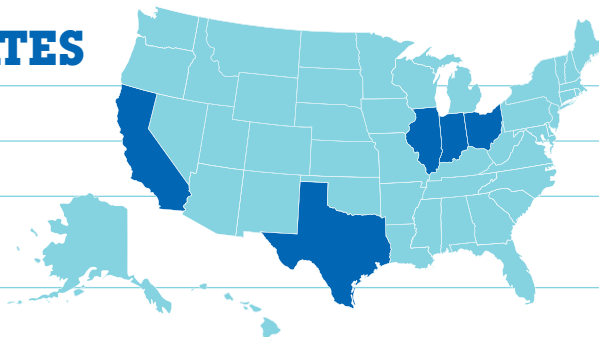

TOP STATES

1. Indiana
2. Illinois
3. California/
  Texas
5. Ohio

95%

PLACEMENT RATE

$63,115

MEAN FULL-TIME SALARY

TOP EMPLOYER

North American Lighting

54%

STAY IN INDIANA