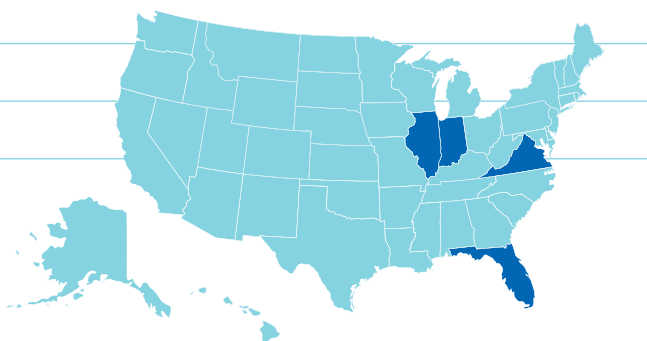

SALARY

Mean Salary of Full-Time Employed	\$54,627.49
Median Salary of Full-Time Employed	\$45,000.00

TOP EMPLOYERS

1. Vigo County School Corporation
2. Indiana State University
3. Ivy Tech Community College
4. Franklin Township Community School Corporation

TOP STATES

1. Indiana
2. Illinois
3. Florida
4. Virginia

96%

PLACEMENT RATE

\$54,627

MEAN FULL-TIME SALARY

TOP EMPLOYER

Vigo County School Corporation