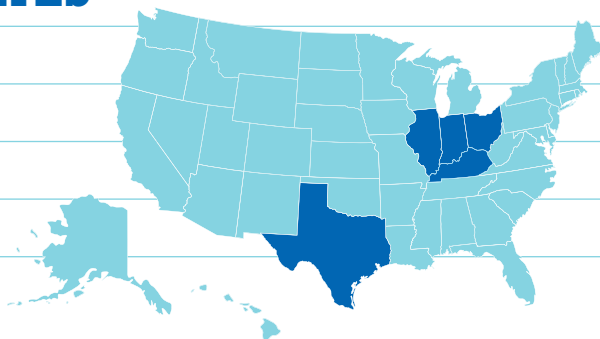

TOP STATES

1. Indiana
2. Illinois
3. Florida
4. Kentucky
5. Tennessee

96%

PLACEMENT RATE

\$55,277

MEAN FULL-TIME SALARY

TOP EMPLOYER

Enterprise Holdings

69%

STAY IN INDIANA

EMPLOYMENT STATUS

Full-Time Work	86.67%
Part-Time Work	3.70%
Continuing Education	5.19%
Volunteering	0.00%
Military	0.74%
Unemployed & Seeking	3.33%
Not Seeking	0.37%

SALARY

Mean Salary of Full-Time Employed	\$67,527.09
Median Salary of Full-Time Employed	\$56,250.00

TOP EMPLOYERS

1. Indiana State University
2. IU Health
3. Ivy Tech Community College
4. Amazon
5. State of Indiana
6. Vigo County School Corporation

TOP STATES

1. Indiana
2. Illinois
3. Texas
4. Ohio
5. Kentucky