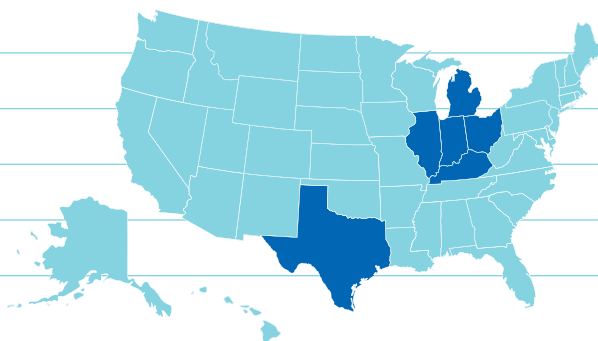

SALARY

Mean Salary of Full-Time Employed	\$43,887.45
Median Salary of Full-Time Employed	\$40,000.00

TOP EMPLOYERS

1. Indiana State University
2. Walmart
3. Amazon
4. United States Army
5. Gibault Children's Services
6. Ivy Tech Community College

TOP STATES

1. Indiana
2. Illinois
3. Ohio
4. Texas
5. Michigan
6. Kentucky

88%

PLACEMENT RATE

\$43,887

MEAN FULL-TIME SALARY

TOP EMPLOYER

Indiana State University