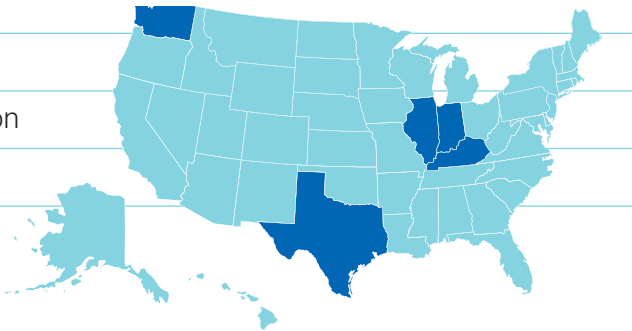

TOP STATES

1. Indiana
2. Illinois
3. Ohio
4. Texas
5. Michigan
6. Kentucky

88%

PLACEMENT RATE

\$43,887

MEAN FULL-TIME SALARY

TOP EMPLOYER

Indiana State University

69%

STAY IN INDIANA

EMPLOYMENT STATUS

Full-Time Work	74.05%
Part-Time Work	6.60%
Continuing Education	12.77%
Volunteering	0.19%
Military	0.40%
Unemployed & Seeking	5.39%
Not Seeking	0.60%

SALARY

Mean Salary of Full-Time Employed	\$63,367.80
Median Salary of Full-Time Employed	\$57,928.00

TOP EMPLOYERS

1. Union Health
2. IU Health
3. Indiana Department of Child Services
4. Indiana State University
5. Riley Hospital for Children

TOP STATES

1. Indiana
2. Illinois
3. Washington
4. Kentucky
5. Texas