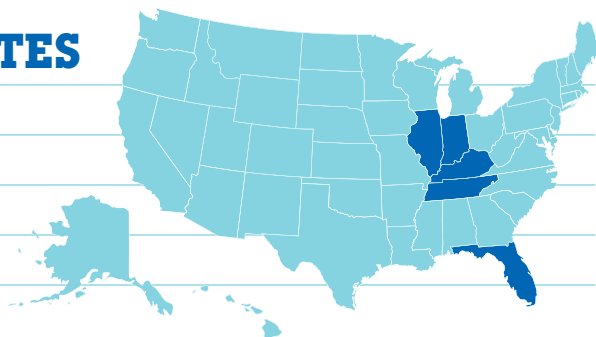

TOP STATES

1. Indiana
2. Illinois
3. Florida
4. Kentucky
5. Tennessee

96%

PLACEMENT RATE

\$55,277

MEAN FULL-TIME SALARY

TOP EMPLOYER

Enterprise Holdings