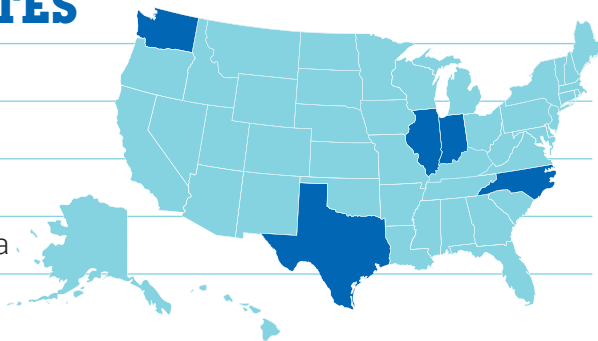

CLASS OF 2022

FIRST DESTINATION SURVEY REPORT

EMPLOYMENT STATUS

Full-Time Work	87.42%
Part-Time Work	5.21%
Continuing Education	3.25%
Volunteering	0.22%
Military	0.86%
Unemployed & Seeking	2.39%
Not Seeking	0.65%

SALARY

Mean Salary of Full-Time Employed	\$67,286.27
Median Salary of Full-Time Employed	\$64,750.00

TOP EMPLOYERS

1. Indiana State University
2. IU Health
3. United States Air Force
4. Indiana University
5. Ivy Tech Community College

TOP STATES

1. Indiana
2. Illinois
3. Washington
4. North Carolina
5. Texas

98%

PLACEMENT RATE

\$67,286

MEAN FULL-TIME SALARY

TOP EMPLOYER

Indiana State University