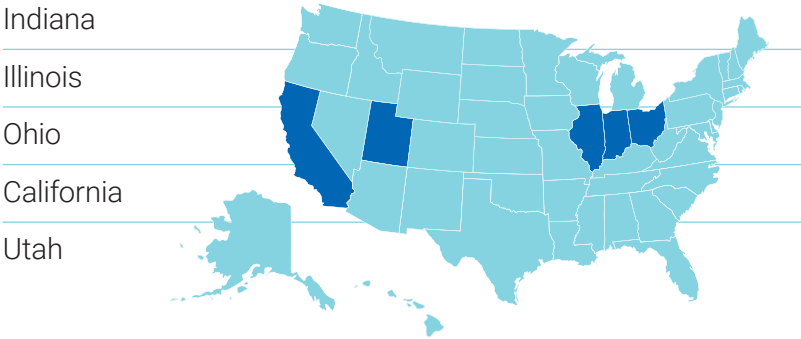

EMPLOYER HIGHLIGHTS

- Ascension St. Vincent
- Cummins
- Hawaii Pacific Health
- The Garrett Companies
- U.S. Department of Defense

TOP STATES

96%

OVERALL PLACEMENT RATE

\$72,473

MEAN FULL-TIME SALARY

TOP EMPLOYER