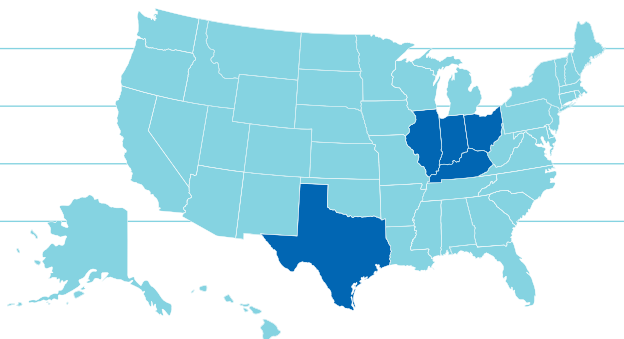

SALARY

Mean Full-Time Salary	\$68,491
Median Salary	\$66,000

EMPLOYER HIGHLIGHTS

- American Airlines
- Boston Scientific
- Eli Lilly and Company
- Naval Surface Warfare Center (NSWC), Crane Division
- North American Lighting

TOP STATES

- Indiana
- Illinois
- Ohio
- Texas
- Kentucky

95%

OVERALL PLACEMENT RATE

\$68,491

MEAN FULL-TIME SALARY

TOP EMPLOYER

Thompson Thrift