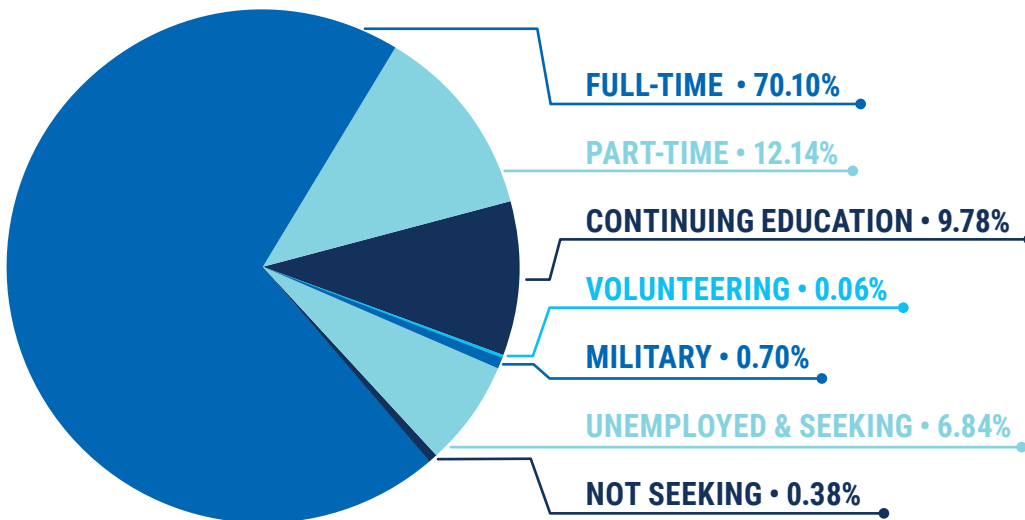

The response rate for the class of 2023 is 71.2%

✓ **93%** **PLACEMENT RATE**

\$62,144

AVERAGE STARTING SALARY

64%

STAY IN INDIANA

TOP EMPLOYERS

Union Health