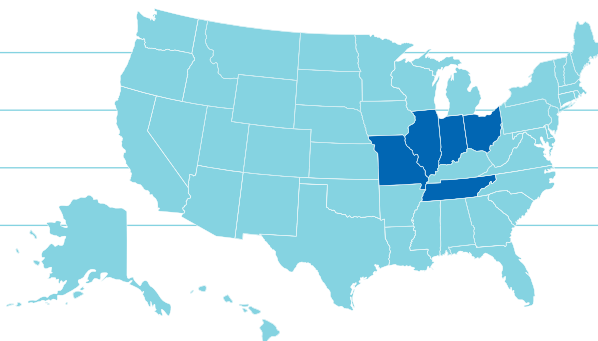

SALARY

Mean Full-Time Salary	\$63,063
Median Salary	\$59,000

EMPLOYER HIGHLIGHTS

- Indianapolis Public Schools
- Firefly Children and Family Alliance
- Marshall Community School District
- Rose-Hulman Institute of Technology
- Vigo County School Corporation

TOP STATES

- Indiana
- Illinois
- Tennessee
- Ohio
- Missouri

97%

OVERALL PLACEMENT RATE

\$63,063

MEAN FULL-TIME SALARY

TOP EMPLOYER

Warsaw Community Schools