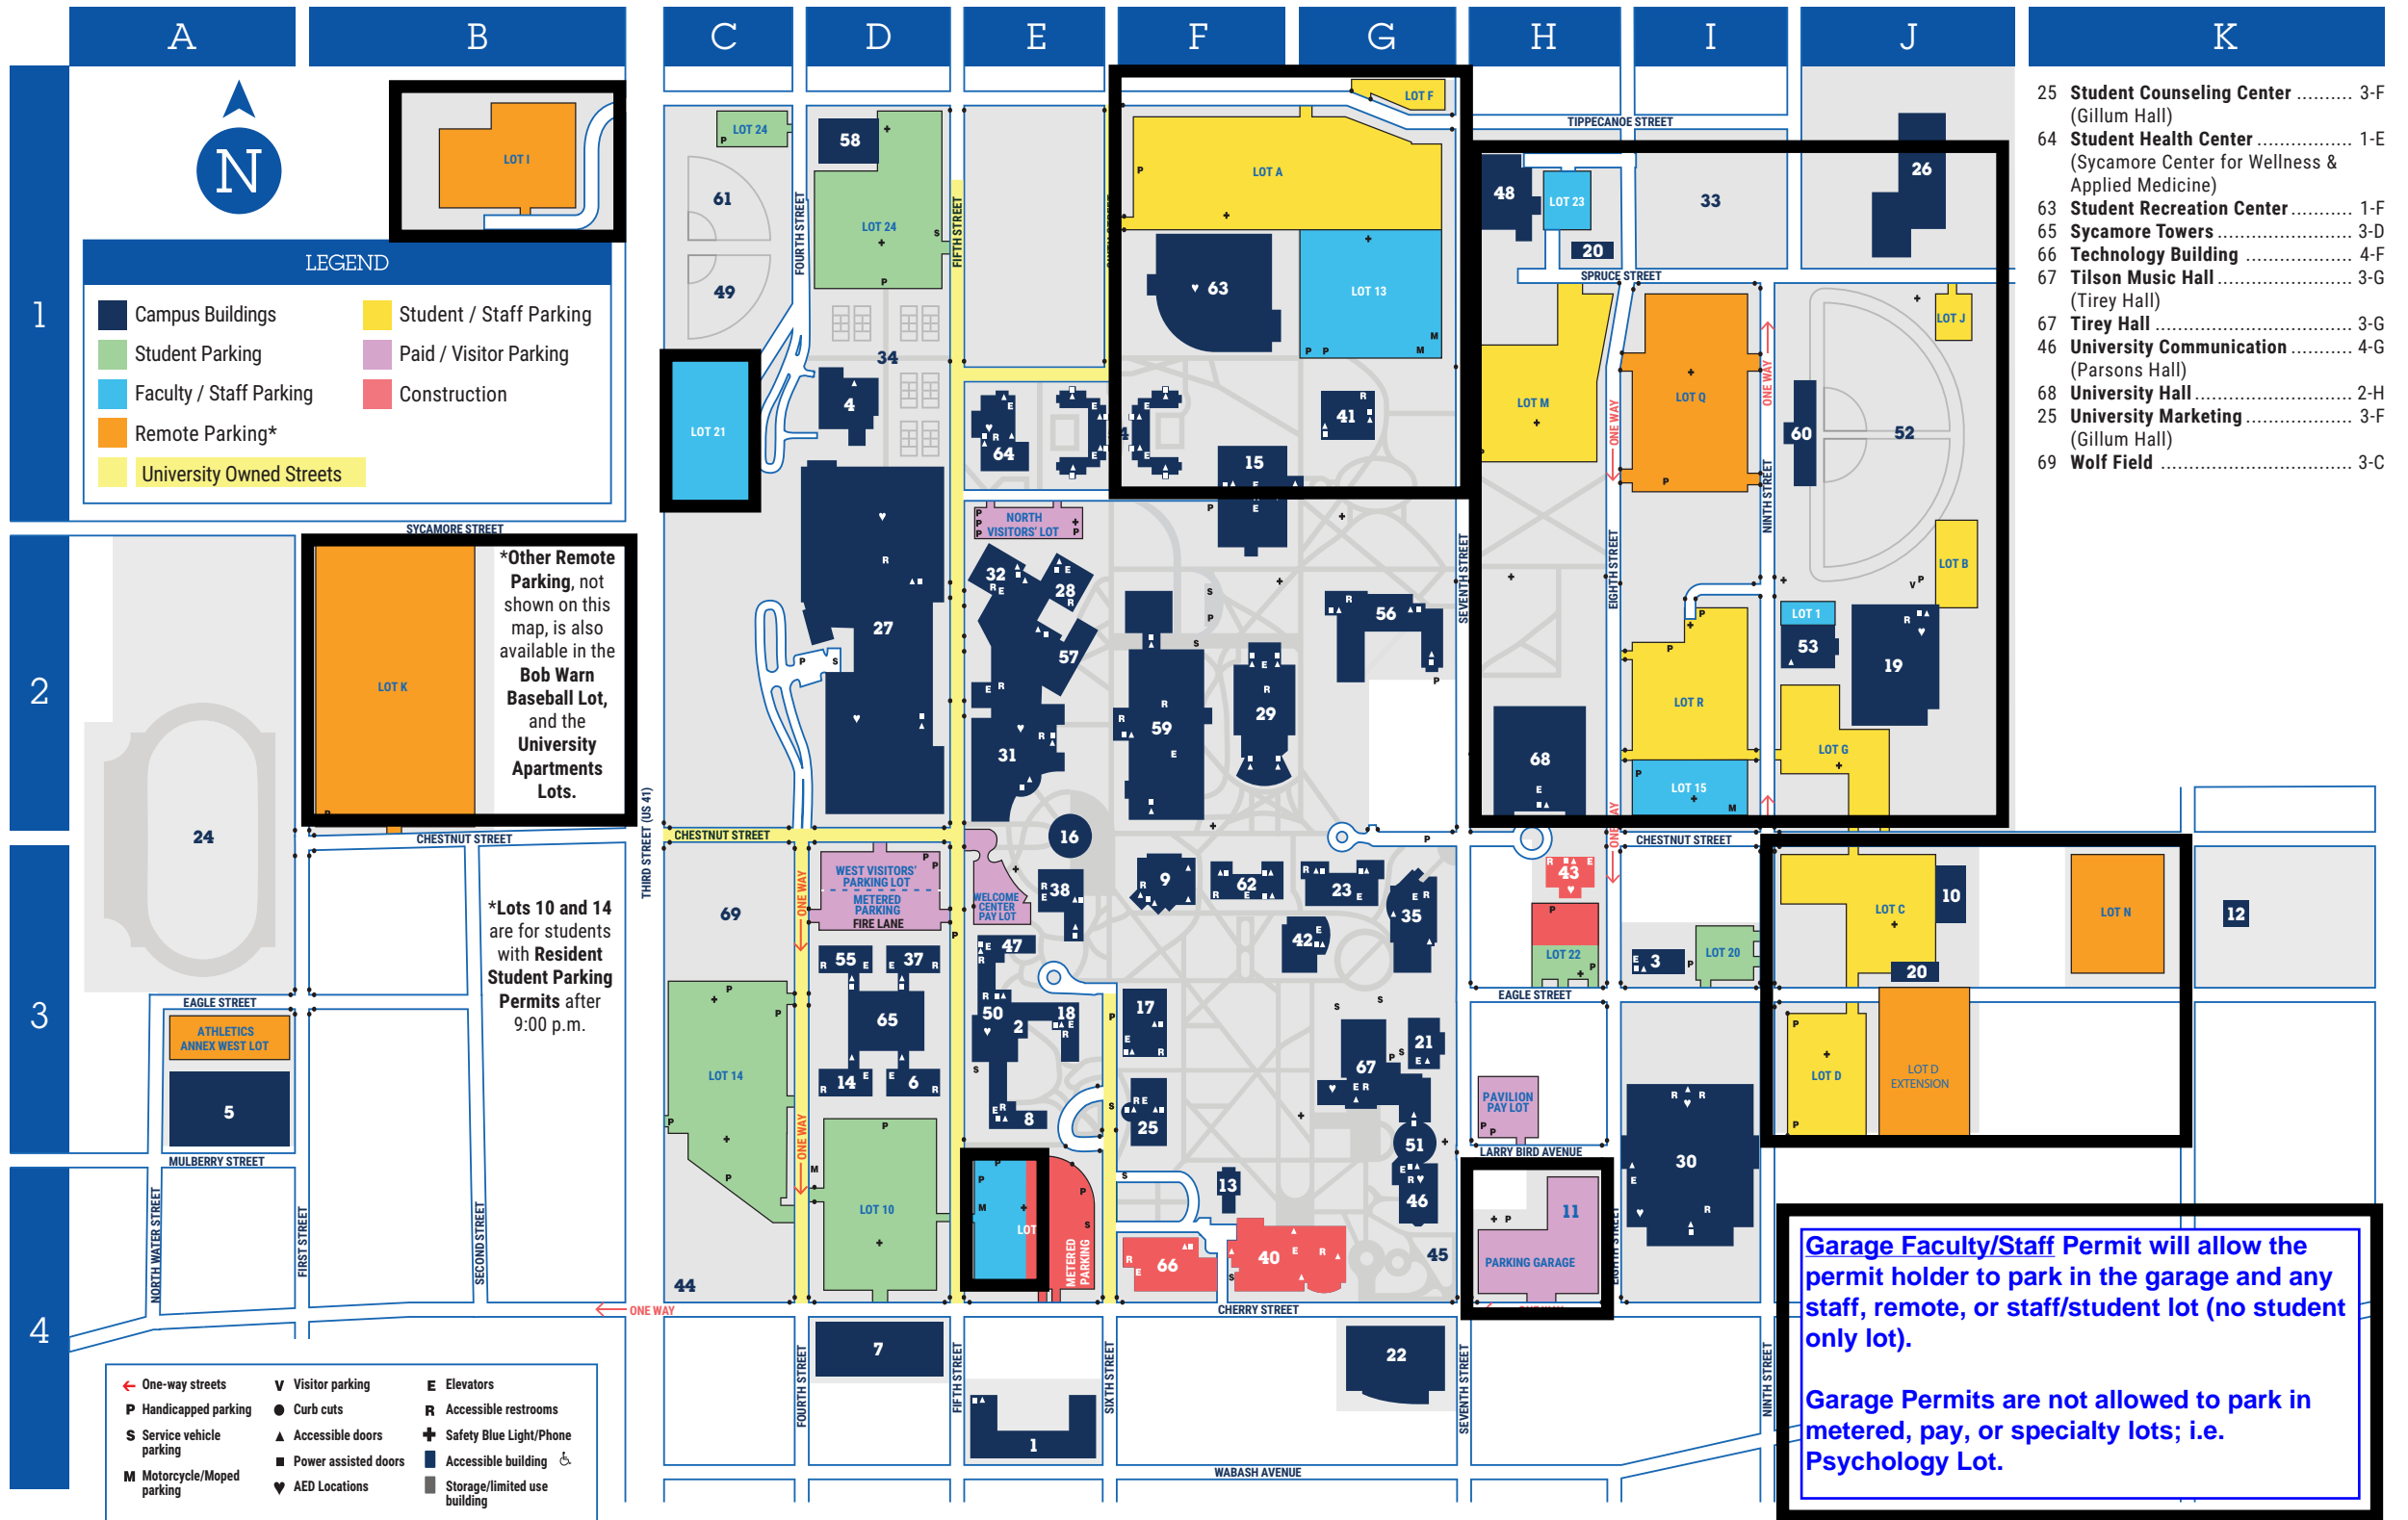

INDIANA STATE UNIVERSITY MAIN CAMPUS

INDIANASTATE.EDU/MAP

BUILDING LIST

1	500 Wabash	4-E
2	Parking Services	3-E
38	Admissions (John W. Moore Welcome Center)	3-E
3	African American Cultural Center	3-I
27	Arena (Health and Human Services Building)	2-D
4	Art Annex	1-D
5	Athletics Annex West	3-A
66	Bailey College of Engineering & Technology (Technology Building)	4-F
68	Bayh College of Education (University Hall)	2-H
6	Blumberg Hall	3-D
7	Bookstore (Barnes & Noble Booksellers)	4-D
8	Burford Hall	3-E
9	Career Center	3-F
42	Center for Student Success (Normal Hall)	3-G
10	Central Chilled Water Plant	3-J
11	Cherry Street Parking Garage	4-H
43	Chestnut Building (Stalker Hall)	3-H
62	College of Arts & Sciences (Stalker Hall)	3-F
27	College of Health & Human Services (Health & Human Services Building)	2-D
31	Commons (Hulman Memorial Student Union)	2-E
12	Community Garden	3-K
13	Condit House	4-F
14	Cromwell Hall	3-D
15	Cunningham Memorial Library	1-F
31	Dede Activity Center (Hulman Memorial Student Union)	2-E
16	Dede Plaza	2-E
17	Dreiser Hall	3-F
34	Duane Klueh Tennis Complex	1-D
18	Erickson Hall	3-E
19	Facilities Management & Purchasing	2-J
20	Facilities Management (Storage Buildings)	1-H,2-J,3-J
21	Fairbanks Hall	3-G
22	Federal Hall	4-G
67	Financial Aid (Tirey Hall)	3-G
23	Fine Arts Building	3-G
7	Foundation, Indiana State University	4-D
24	Gibson Track & Field	2-A
25	Gillum Hall	3-F
25	Global Engagement (Jones Hall)	2-E
25	Graduate Studies (John W. Moore Welcome Center)	3-E
26	Grounds Maintenance Building	1-J
27	Health & Human Services Building	2-D
28	Hines Hall	2-E
29	Holmstedt Hall	2-F
47	Honors College (Pickerl Hall)	3-E
30	Hulman Center	3-I
31	Hulman Memorial Student Union	2-E
29	IU School of Medicine—Terre Haute (Holmstedt Hall)	2-F
40	John T. Myers Technology Center	4-F
38	John W. Moore Welcome Center	3-E
33	Jones Hall	2-E
34	Kennedy Field	1-I
37	Landini Center for Performing & Fine Arts	3-G
39	Mills Hall	3-D
40	Multimedia Services	2-F
42	Normal Hall	3-G
44	Oakley Place	4-C
45	Oakley Plaza	4-G
25	Office of Information Technology (Gillum Hall)	3-F
46	Parsons Hall	4-G
47	Pickerl Hall	3-E
48	Power Plant	1-H
49	Price Field	1-C
50	Public Safety (University Police)	3-E
51	Rankin Hall	3-G
52	Recreation East	1-J
53	Recycle Center	2-J
54	Reeve Hall	1-F
18	Residential Life (Erickson Hall)	3-E
55	Rhoads Hall	3-D
56	Root Hall	2-G
57	Sandison Hall	2-E
58	Satellite Chilled Water Plant	1-D
41	Seventh Street Theater	1-G
59	Science Building	2-F
22	Scott College of Business (Federal Hall)	4-G
60	Simmons Student Activity Center	1-J
61	St. John Softball Complex	1-C
62	Stalker Hall	3-F